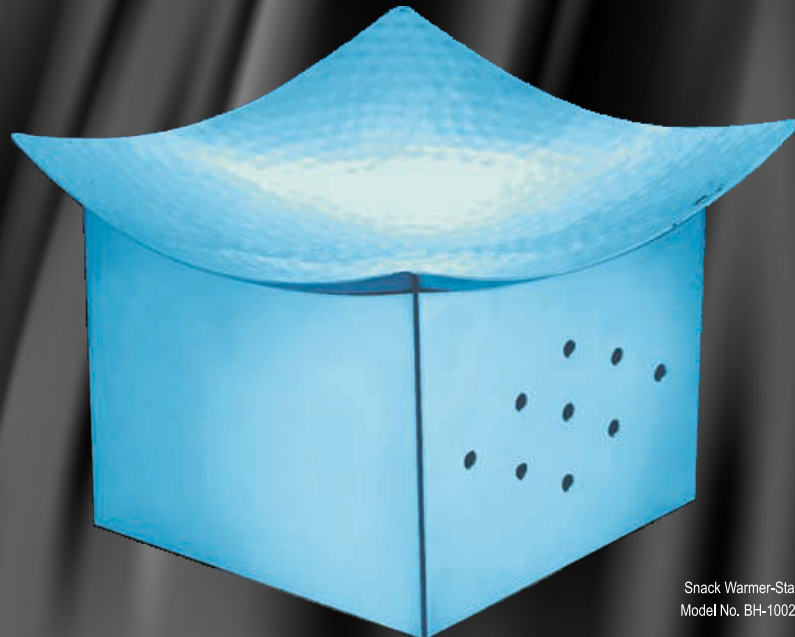

Soup Station Attachments

Heating Element

Stainless Steel Ladle

Spoon Rest

HAKS
HOLLOWARES

Sprit of design artistry and innovation

Snack Warmer-Star
Model No. BH-10028

California Snack Warmer