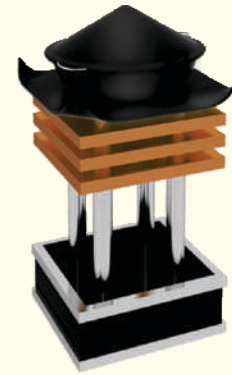

Chinese Chafing Dish