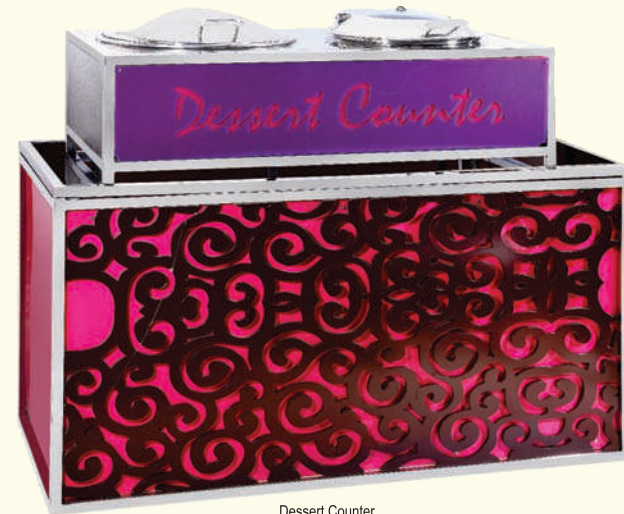

Dessert Counter