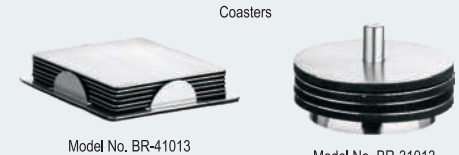

Premium Ice Bucket
Model No. BR-20012

HAKS
Hospitality And Kitchen Solutions
BARWARES

Cut Fruit Bowl
Model No. BH-10049

Round Fruit Bowl
Model No. BH-10049

Sussex Ice Bucket
Model No. BR-10011

Model No. BR-41013