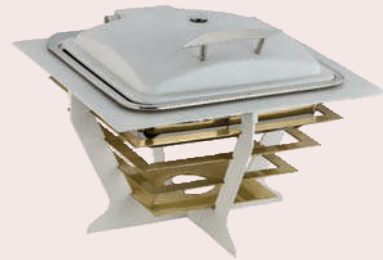

Chicago range is inspired from grandeur. This range will add class to your buffet display.

Manhattan Square Chafing Dish
Model No. NEC-7967-HDS

Manhattan Rectangular Chafing Dish
Model No. NEC-9967-HDS

Chicago Rectangular Chafing Dish
Model No. NEC-6975-HDC

Tokyo Rectangular Chafing Dish
Model No. NEC-9757-NMLC

Tokyo Rectangular Chafing Dish
Model No. NEC-6727-NMBW

Liberty Round Roll Top
Model No. ROC-8557-FTS

HAKS
Hospitality And Kitchen Solutions
CHAFING DISHES
TOKYO SERIES