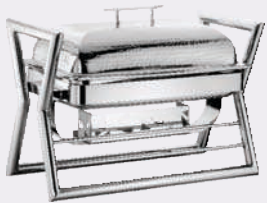

Grill Rectangular Lift Top
Model No. LEC-9305-UXS

Grill Square Lift Top
Model No. LEC-9305-UXS

N Model Rectangular Chafing Dish
Model No. LEC-9237-UXS

U Model Rectangular Chafing Dish
Model No. LEC-9237-UXS

Box Rectangular Chafing Dish
Model No. LEC-9297-UXS

HAKS
Hospitality And Kitchen Solutions
CHAFING DISHES
ECO SERIES

HAKS
Hospitality And Kitchen Solutions
CHAFING DISHES
ECO SERIES