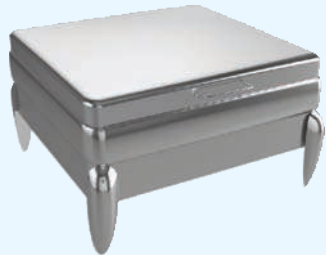

New York Round Chafing Dish w / Glass window
Model No. NOC-7985-HDS

New York Rectangular Chafing Dish
Model No. NEC-9975-HDS

Chicago Rectangular Chafing Dish
Model No. NEC-9975-HDS

HAKS
Hospitality And Kitchen Solutions
CHAFING DISHES
NEWYOR SERIES

With the New York Range we bring to you modern design and sleek looks. A unique range which functions with fuel as well as induction. These chafers are a perfect blend of design and functionality.

HAKS
Hospitality And Kitchen Solutions
CHAFING DISHES
CHICAGO SERIES

Chicago range is inspired from grandeur. This range will add class to your buffet display.