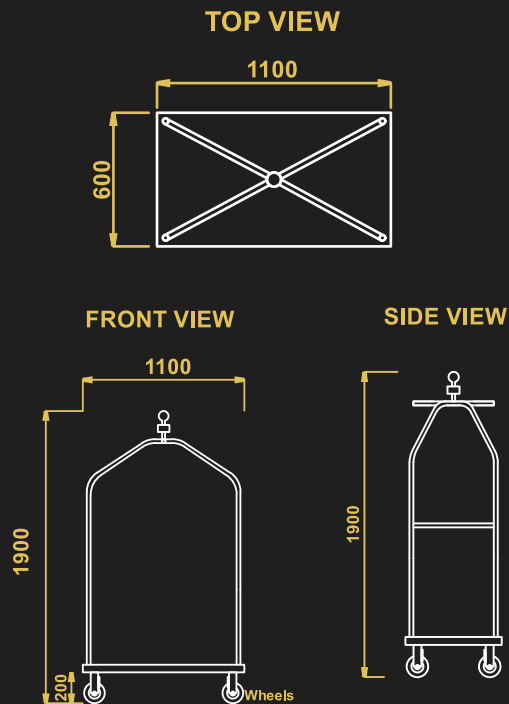

SOILD LUGGAGE CART