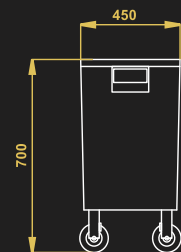

**PLATFORM TROLLEY**

**FOLDABLE PLATFORM TROLLEY**

**INGREDIENT BIN**

- Model Name- IBT
- Material – Stainless Steel
- 4 casters 2 with brakes
- Size - 500X500X700 mm

**SLIDING LEAD INGREDIENT BIN**

- Model Name- SLIB
- Material – Stainless Steel
- 4 casters 2 with brakes
- Size - 750X450X700 mm

**INGREDIENT BIN**

TOP VIEW

FRONT VIEW

SIDE VIEW

**SLIDING LEAD INGREDIENT BIN**

TOP VIEW

FRONT VIEW

SIDE VIEW

**MINI BAR TROLLEY-F**

- Model Name - MBT-F
- Material – Stainless Steel
- 4 casters 2 with brakes
- Size – 1000X600X1190

**MINI BAR TROLLEY-S**

- Model No - MBT-S
- Material – Stainless Steel
- 4 casters 2 with brakes
- Size – 600X600X1190