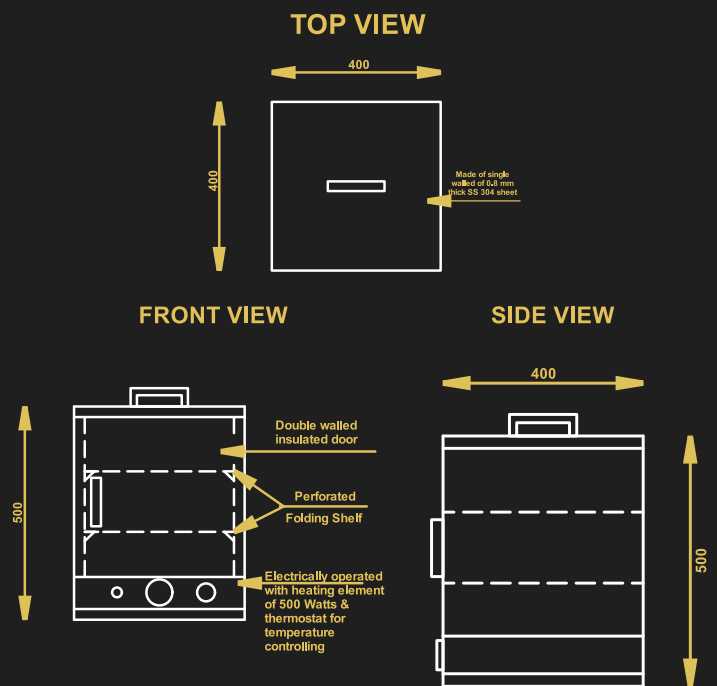

HOT BOX ROOM SERVICE TROLLEY