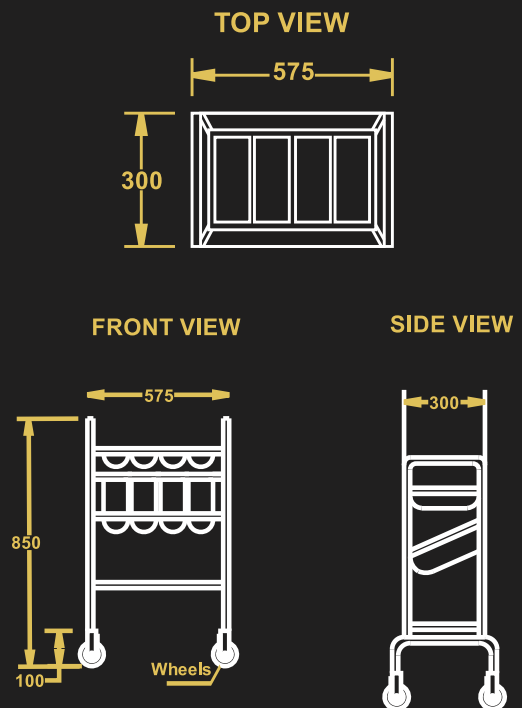

CUTLERY TROLLEY - 3TRAY