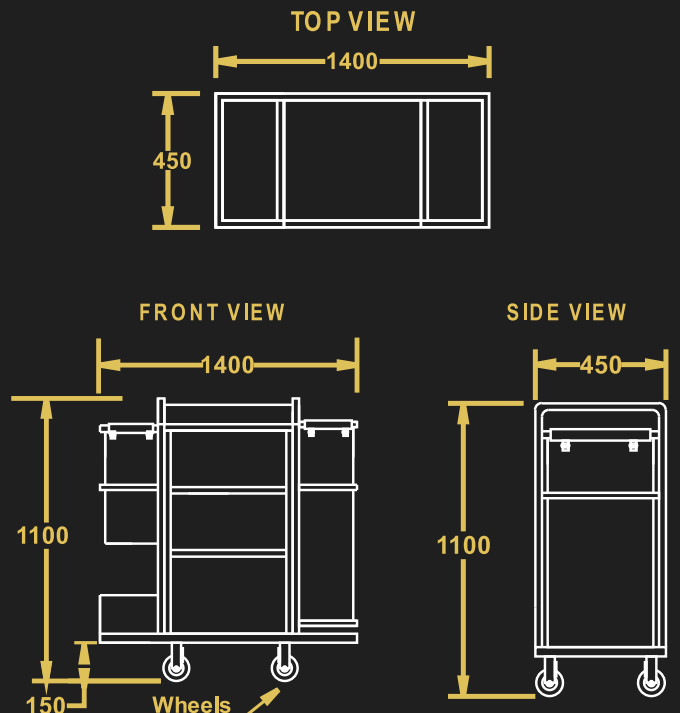

HOUSEKEEPING TRENDY