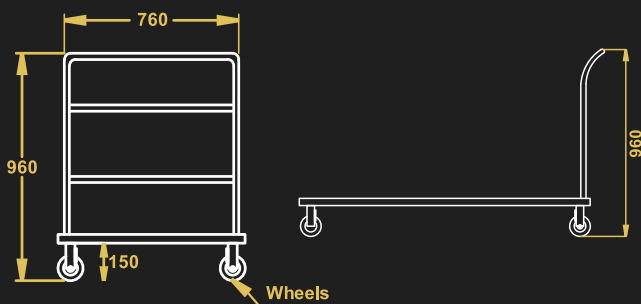

- Model Name - BSTT
- Material – Stainless Steel
- 4 casters with 2 brakes
- Size – 760X1960X960

**BANQUET SQUARE TABLE TROLLEY**

TOP VIEW

FRONT VIEW

SIDE VIEW

**BANQUET ROUND TABLE TROLLEY**

TOP VIEW

FRONT VIEW