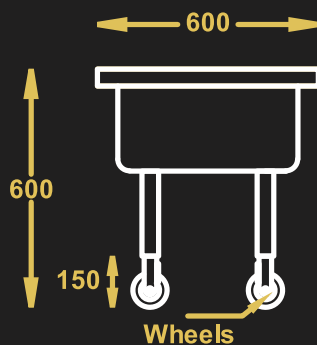

**2 TIER SERVICE TROLLEY**

**3 TIER SERVICE TROLLEY**

**SOAKING SINK TROLLEY**

- Model Name - SST
- Material – Stainless Steel
- 4 casters 2 with brakes
- Size – 600X600X600 mm

**BUSSING CART**

- Model Name - BCT
- Material – Stainless Steel
- 4 casters 2 with brakes
- Size – 900X600X900

**SOAKING SINK TROLLEY**

TOP VIEW

FRONT VIEW

SIDE VIEW

**BUSSING CART**

TOP VIEW

FRONT VIEW

SIDE VIEW