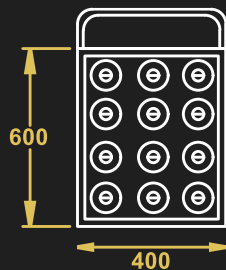

MASALA TROLLEY-12

TOP VIEW