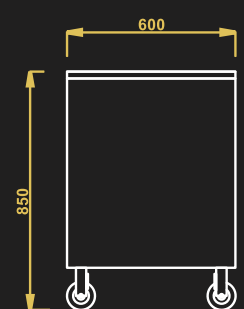

TEA AND COFFEE TROLLEY

- Model Name - TCT-1
- Material – Stainless Steel
- 4 casters with 2 brakes
- Size – 1000X600X900

TEA AND COFFEE TROLLEY

- Model Name - TCT-2
- Material – Stainless Steel
- 4 casters with 2 brakes
- Size – 900X600X850

TEA AND COFFEE TROLLEY

TEA AND COFFEE TROLLEY

SIDE VIEW