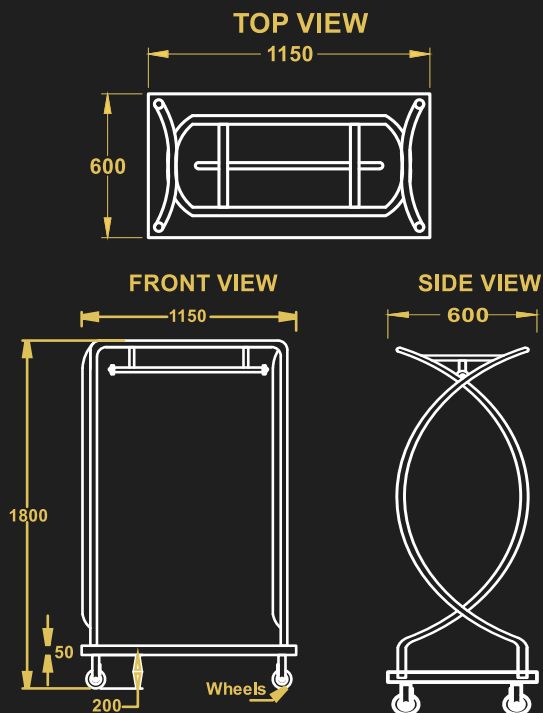

DESIGNER BELLBOY
CART