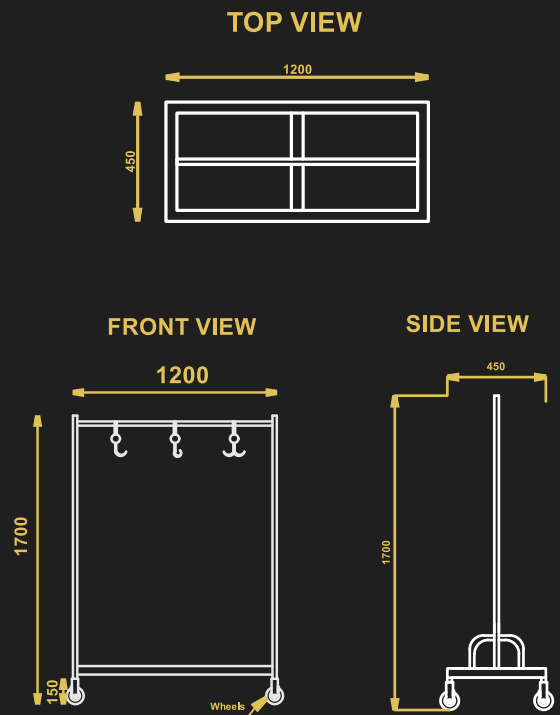

HOOKED UNIFORM TROLLEY