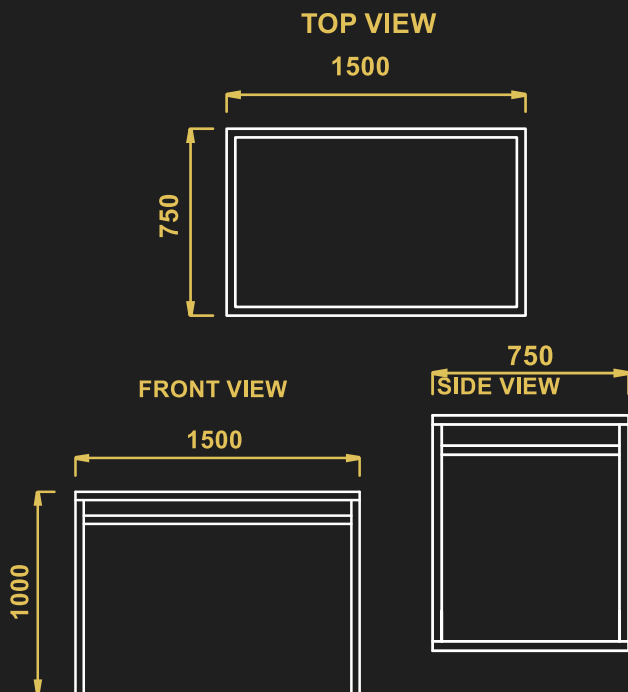

GLASS TOP RECTANGLE TABLE
(GTRT-1)