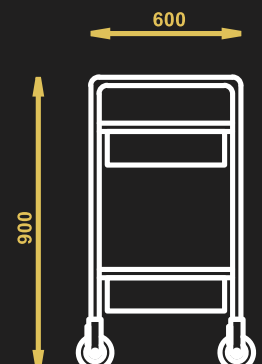

**2 TIER SERVICE TROLLEY**

**3 TIER SERVICE TROLLEY**

**SOAKING SINK TROLLEY**

- Model Name - SST
- Material – Stainless Steel
- 4 casters 2 with brakes
- Size – 600X600X600 mm

**BUSSING CART**

- Model Name - BCT
- Material – Stainless Steel
- 4 casters 2 with brakes
- Size – 900X600X900

**SOAKING SINK TROLLEY**

TOP VIEW

FRONT VIEW

SIDE VIEW

**BUSSING CART**

TOP VIEW

FRONT VIEW

SIDE VIEW