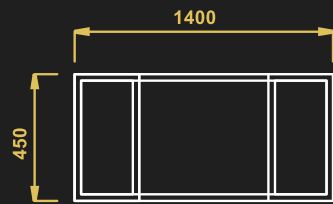

- Model No- 2LHC
- Material – Stainless Steel
- 4 caster 2 with brakes
- Size - 1550x450x1400 mm

**HALF BAG CLEANING TROLLEY**

**2 LINEN HOUSEKEEPING CART**

**DOOR HOUSEKEEPING CART**

- Model No- DHC
- Material – Mild Steel
- 4 caster 2 with brakes
- Size - 1400x450x1100 mm

**WOODEN LINEN HOUSEKEEPING CART**

- Model No- WLHC
- Material – Wooden Construction
- 4 caster 2 with brakes
- Size - 850x500x1050 mm

**DOOR HOUSEKEEPING CART**

TOP VIEW

FRONT VIEW

SIDE VIEW

**WOODEN LINEN HOUSEKEEPING CART**