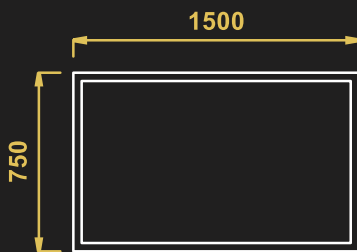

GLASS TOP RECTANGLE TABLE
(GTRT-4)

TOP VIEW