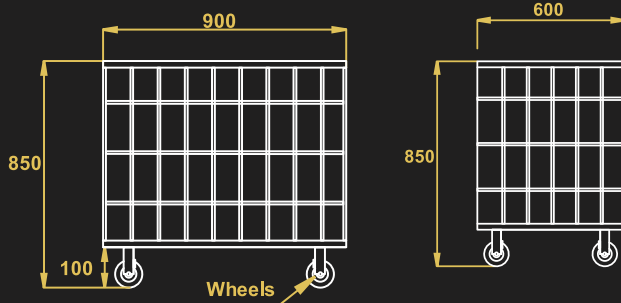

### **SQUARE BASKET HAMPER**

- Model No- SBH
- Material – Stainless Steel
- 4 caster 2 with brakes
- Size – 900x600x850 mm

### **STEEL LINE BASKET HAMPER**

- Model No- SLBH
- Material – Stainless Steel
- 4 caster 2 with brakes
- Size – 900x600x850 mm

### **SQUARE BASKET HAMPER**

**TOP VIEW**

**FRONT VIEW**

**SIDE VIEW**