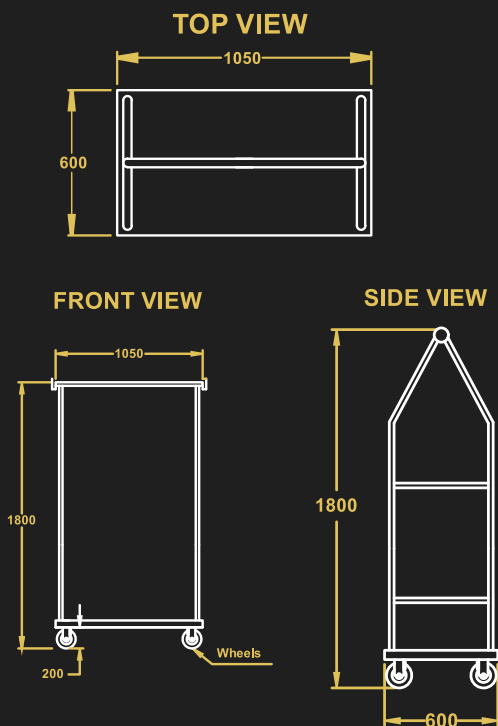

**FRAMED BIRDCAGE**

**CART**

- Model No - FBC
- Material – Stainless Steel
- Load Capacity- 150-200 kg
- 4 caster 2 with brakes
- Size - 1050x600x1800 mm
- Carpet Color Optional

**CLASSIC BIRDCAGE**  
**CART**

**FRAMED BIRDCAGE**  
**CART**

**MODERN BELLHOP  
CART**

- Model No- MBC
- Material - Stainless Steel
- Load Capacity- 150-200 kg
- 4 caster 2 with brakes
- Size - 1050x600x1800 mm
- Carpet Color Optional

**STURDY PLATFORM  
CART**

- Model No - SPC
- Material – Stainless Steel
- Load Capacity- 150-200 kg
- 4 caster 2 with brakes
- Size - 1200x600x900 mm
- Carpet Color Optional

**MODERN BELLHOP  
CART**

**STURDY PLATFORM  
CART**