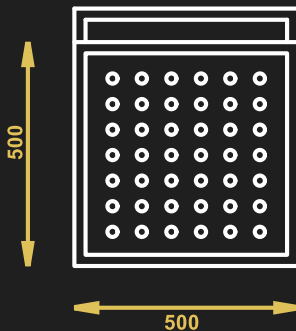

SQUARE DOLLY

TOP VIEW