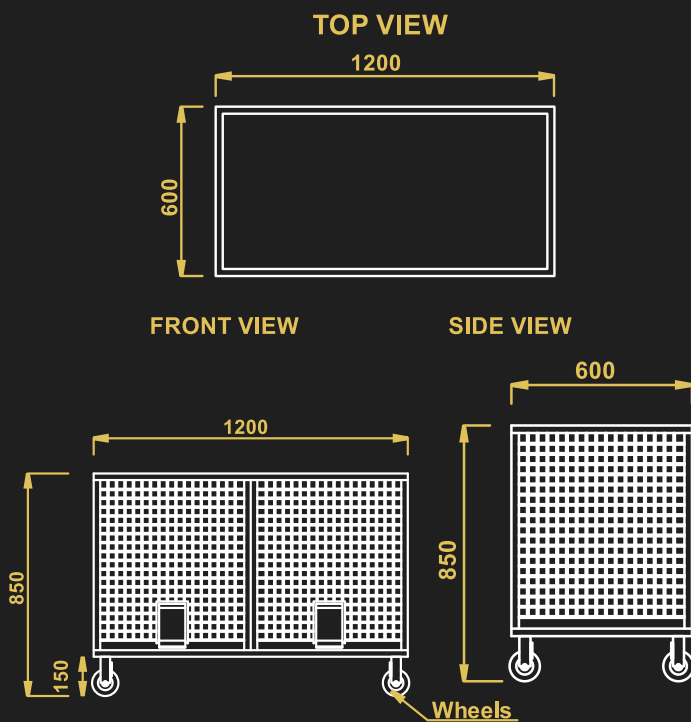

POTATO & ONION BIN CART-1