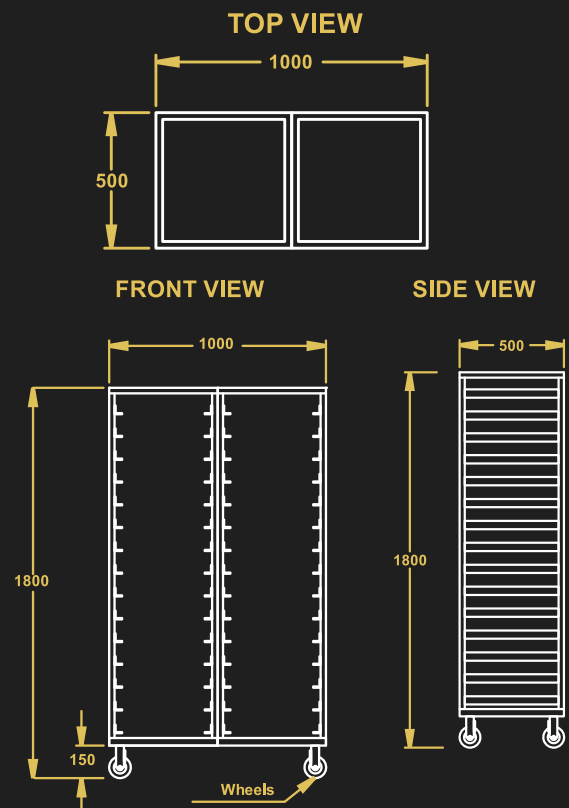

DUOBLE TRAY TROLLEY