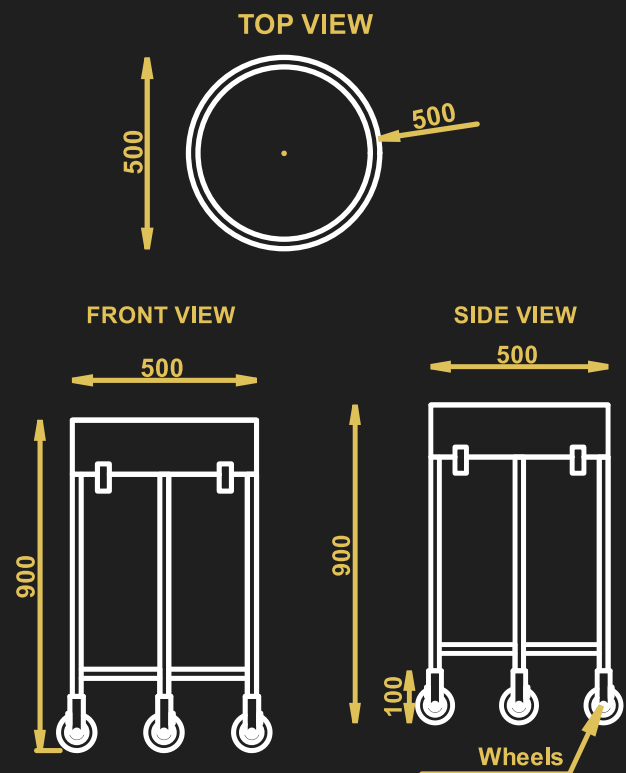

ROUND LINEN HAMPER