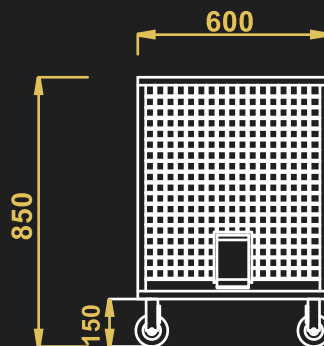

**MASALA TROLLEY SQUARE**

**ONION BIN CART**

TOP VIEW

TOP VIEW

FRONT VIEW

SIDE VIEW

FRONT VIEW

SIDE VIEW

**POTATO & ONION BIN CART-1**

- Model Name - POBC-1
- Material – Stainless Steel
- 4 casters with 2 brakes
- Size – 1200X600X850

**POTATO & ONION BIN CART-2**

- Model Name - POBC-2
- Material – Stainless Steel
- 4 casters with 2 brakes
- Size – 1200X600X850