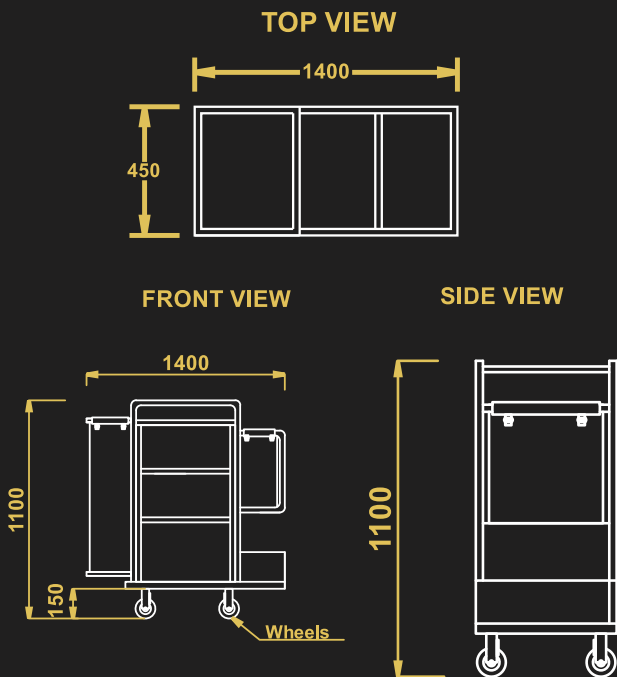

DOUBLE LINEN OPEN TROLLEY