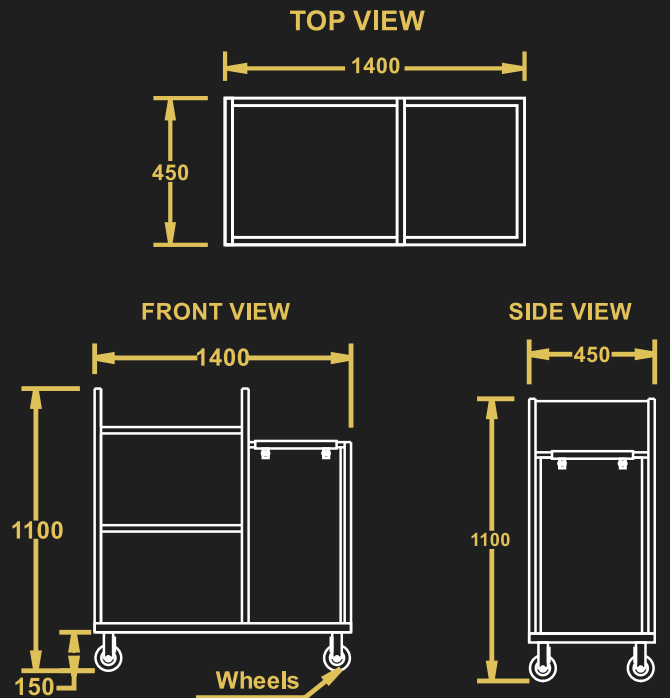

BLUE LINEN OPEN TROLLEY