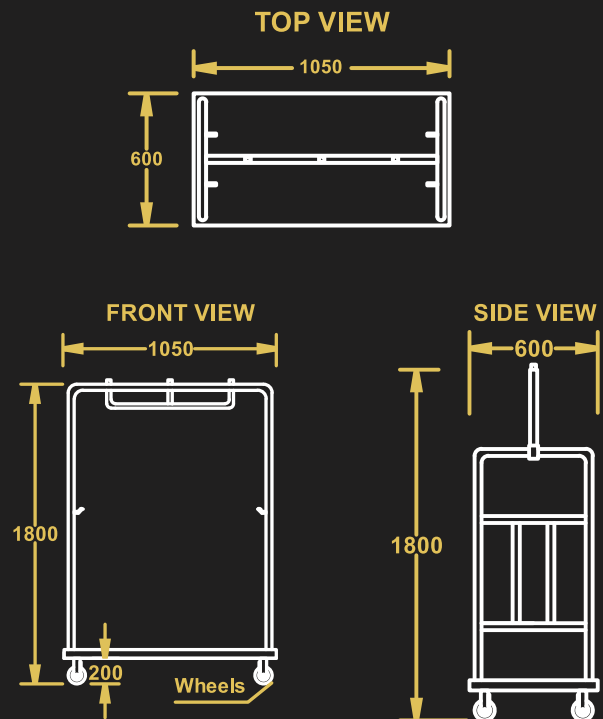

FRAMED BIRDCAGE
CART