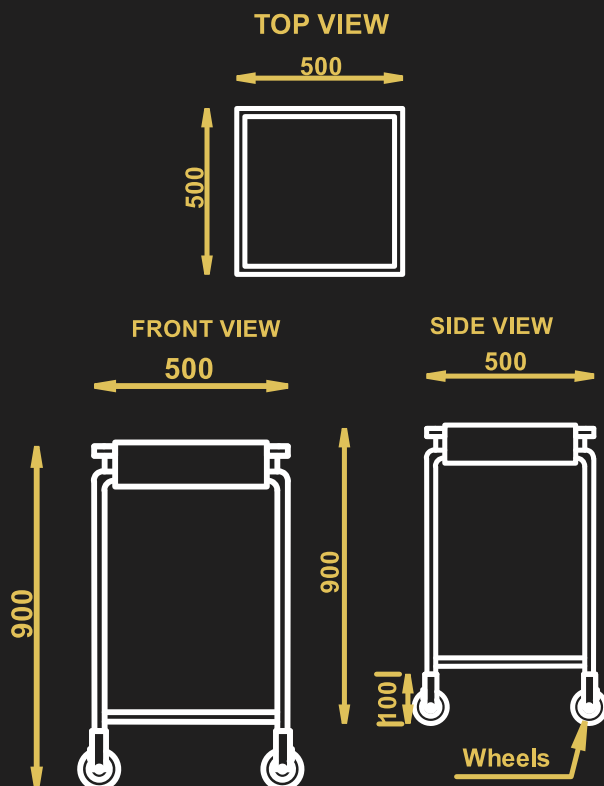

SLEEK LINEN HAMPER