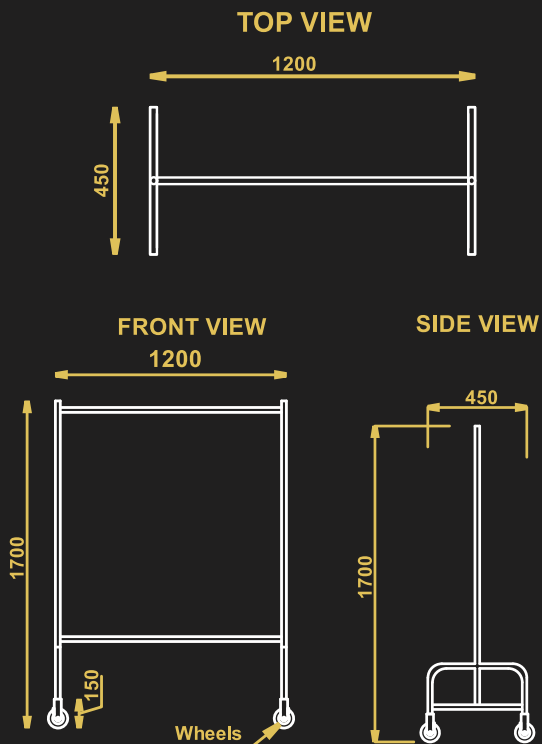

OPEN UNIFORM TROLLEY