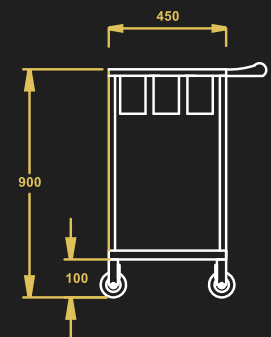

**SINGLE TRAY TROLLEY**

**DUOBLE TRAY TROLLEY**

**MASALA TROLLEY-12**

- Model Name - MT12
- Material – Stainless Steel
- 4 casters with 2 brakes
- Size – 600X400X850

**MASALA TROLLEY-9**

- Model Name - MT9
- Material – Stainless Steel
- 4 casters with 2 brakes
- Size – 450X450X900

**MASALA TROLLEY-12**

TOP VIEW

FRONT VIEW

SIDE VIEW

**MASALA TROLLEY-9**

TOP VIEW

FRONT VIEW

SIDE VIEW

**MASALA TROLLEY SQUARE**

- Model Name - MTS12
- Material – Stainless Steel
- 4 casters with 2 brakes
- Size – 750X530X900

**ONION BIN CART**

- Model Name - OBC
- Material – Stainless Steel
- 4 casters with 2 brakes
- Size – 600X600X850