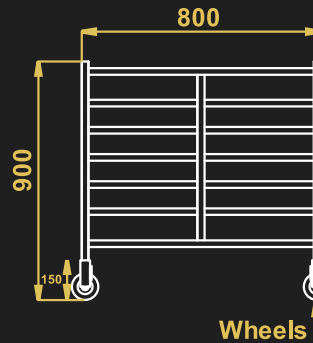

**DOUBLEGN PAN TROLLEY- 1/1 8**

TOP VIEW

FRONT VIEW

SIDE VIEW

**LOW HEIGH DOUBLE TRAY TROLLEY**

TOP VIEW

FRONT VIEW

SIDE VIEW

**SINGLE TRAY TROLLEY**

- Model Name - STT
- Material – Stainless Steel
- 4 casters with 2 brakes
- Size – 500X500X1800

**DUOBLE TRAY TROLLEY**

- Model Name - DTT
- Material – Stainless Steel
- 4 casters with 2 brakes
- Size – 1000X500X1800