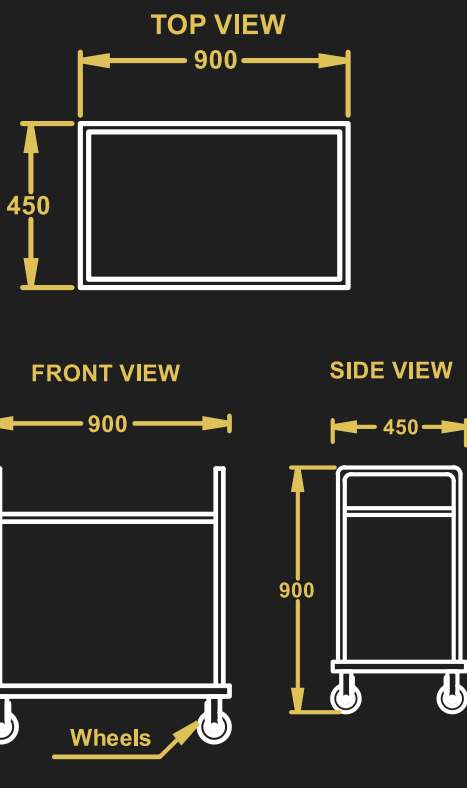

2 TIER SERVICE TROLLEY