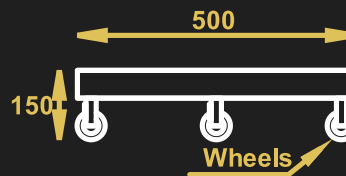

RECTANGLE DOLLY

- Model Name - RT
- Material – Stainless Steel
- 4 casters 2 with brakes
- Size – 500X500X150 mm

DRUM DOLLY

- Model Name - DD
- Material – Stainless Steel
- 4 casters 2 with brakes
- Size – 500X500X150 mm

RECTANGLE DOLLY

DRUM DOLLY

FRONT VIEW