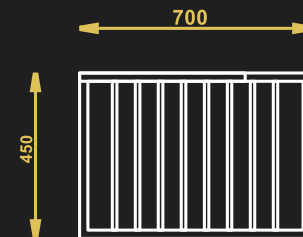

- Model Name - TST
- Material – Stainless Steel
- 4 casters 2 with brakes
- Size – 700X450X900 mm

**PLATE CARRYING TROLLEY**

TOP VIEW

FRONT VIEW

SIDE VIEW

**TRAY STACKING TROLLEY**

TOP VIEW

FRONT VIEW