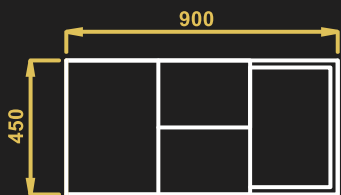

HOUSEKEEPING WOODEN-SB

TOP VIEW