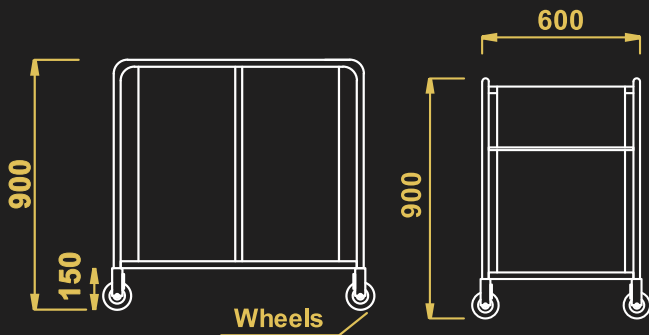

FRONT VIEW

SIDE VIEW