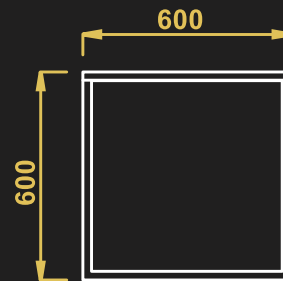

MASALA TROLLEY SQUARE

- Model Name - MTS12
- Material – Stainless Steel
- 4 casters with 2 brakes
- Size – 750X530X900

ONION BIN CART

- Model Name - OBC
- Material – Stainless Steel
- 4 casters with 2 brakes
- Size – 600X600X850

MASALA TROLLEY SQUARE

ONION BIN CART

TOP VIEW