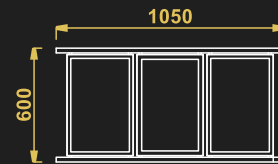

TRIPLE LAUNDRY TROLLEY

TOP VIEW