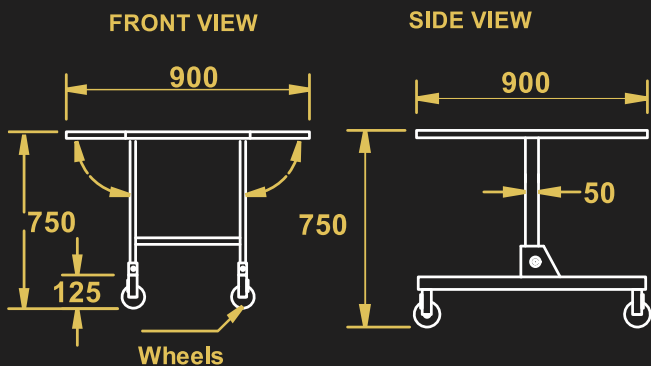

ROOM SERVICE TROLLEY