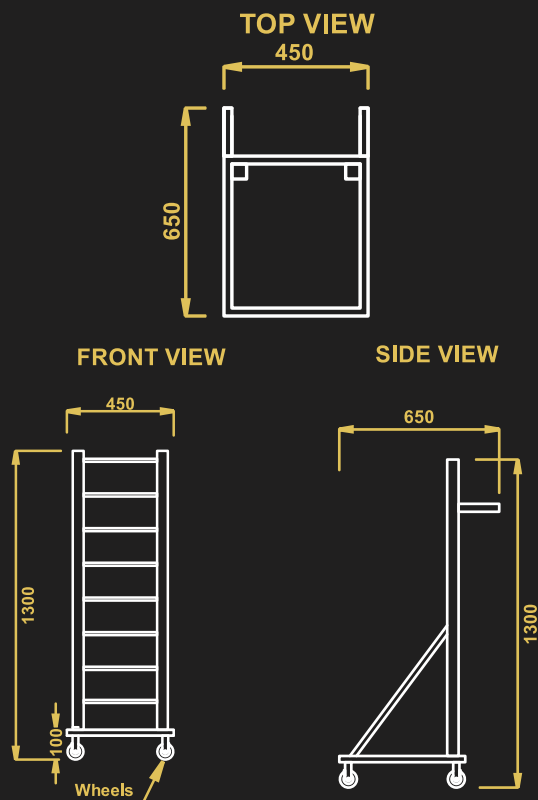

FRYER BASKET TROLLEY