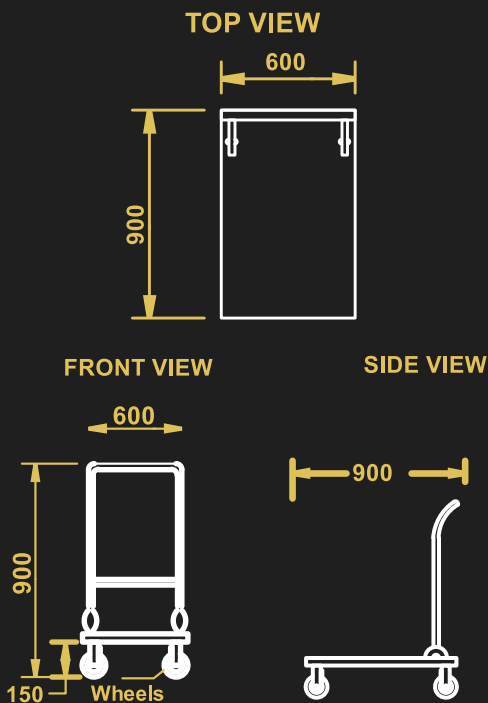

**SQUARE DOLLY**

TOP VIEW

FRONT VIEW

SIDE VIEW

**ROUND BIN TROLLEY**

TOP VIEW

FRONT VIEW

SIDE VIEW

**PLATFORM TROLLEY**

- Model Name - PFT
- Material – Stainless Steel
- 4 casters 2 with brakes
- Size – 900X600X900

**FOLDABLE PLATFORM TROLLEY**

- Model Name - FPFT
- Material – Stainless Steel
- 4 casters 2 with brakes
- Size – 500X800X900

**PLATFORM TROLLEY**

**FOLDABLE PLATFORM TROLLEY**

**INGREDIENT BIN**

- Model Name- IBT
- Material – Stainless Steel
- 4 casters 2 with brakes
- Size - 500X500X700 mm

**SLIDING LEAD INGREDIENT BIN**

- Model Name- SLIB
- Material – Stainless Steel
- 4 casters 2 with brakes
- Size - 750X450X700 mm