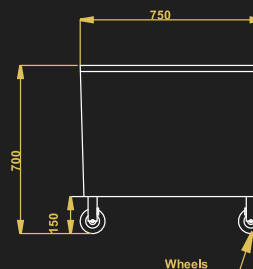

INGREDIENT BIN

- Model Name- IBT
- Material – Stainless Steel
- 4 casters 2 with brakes
- Size - 500X500X700 mm

SLIDING LEAD INGREDIENT BIN

- Model Name- SLIB
- Material – Stainless Steel
- 4 casters 2 with brakes
- Size - 750X450X700 mm

INGREDIENT BIN

SIDE VIEW

SLIDING LEAD INGREDIENT BIN

TOP VIEW

FRONT VIEW