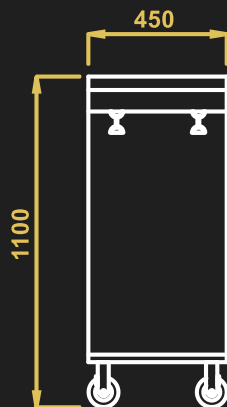

- Model No- HKW-DB
- Material – Wooden Construction
- 4 caster 2 with brakes
- Size - 1400x450x1100 mm

**HOUSEKEEPING WOODEN-SB**

TOP VIEW

FRONT VIEW

SIDE VIEW

**HOUSEKEEPING WOODEN-DB**

TOP VIEW

FRONT VIEW

SIDE VIEW

**HOUSEKEEPING TRENDY**

- Model No- HKTC
- Material – Stainless Steel
- 4 caster 2 with brakes
- Size - 1400x450x1100 mm

**BLUE LINEN OPEN TROLLEY**

- Model No- DLT
- Material – Stainless Steel
- 4 caster 2 with brakes
- Size - 1400x450x1100 mm