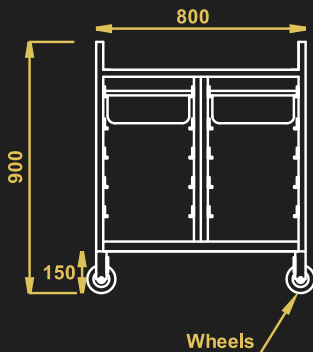

DOUBLEGN PAN TROLLEY- 1/1 8

- Model Name - DPT-1/1
- Material – Stainless Steel
- 4 casters with 2 brakes
- Size – 800X650X900

LOW HEIGH DOUBLE TRAY TROLLEY

- Model Name - LHDT
- Material – Stainless Steel
- 4 casters with 2 brakes
- Size – 800X600X900

DOUBLEGN PAN TROLLEY- 1/1 8

FRONT VIEW

LOW HEIGH DOUBLE TRAY TROLLEY