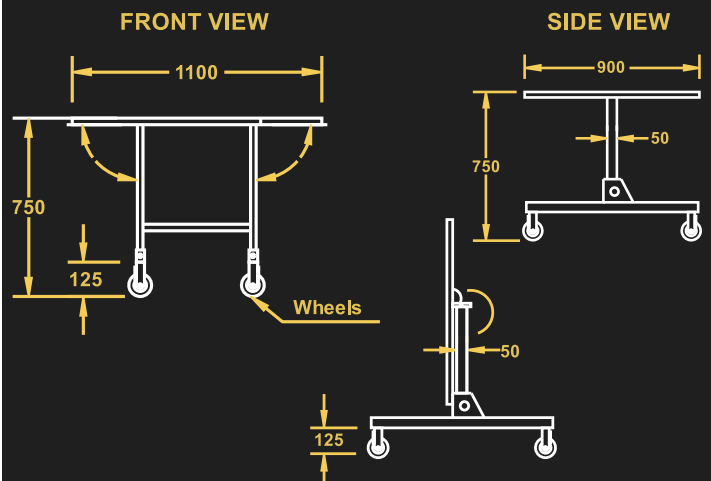

STANDY ROOM SERVICE TROLLEY