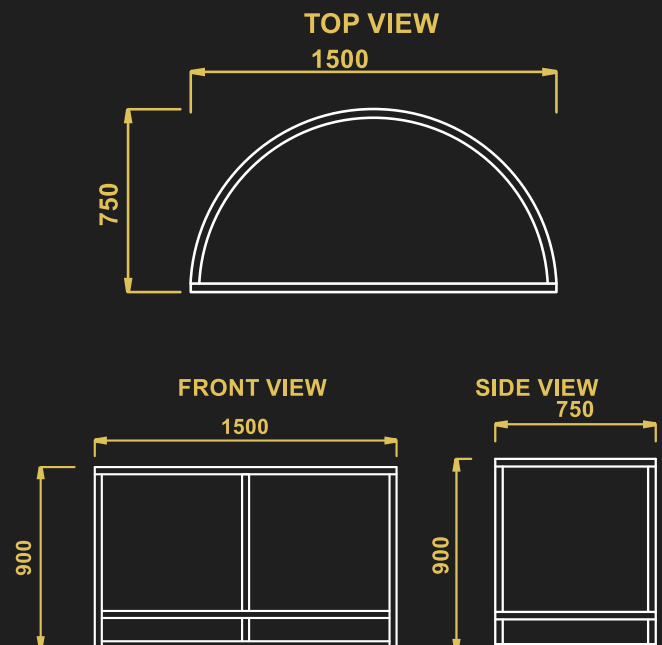

GLASS TOP HALF ROUND TABLE