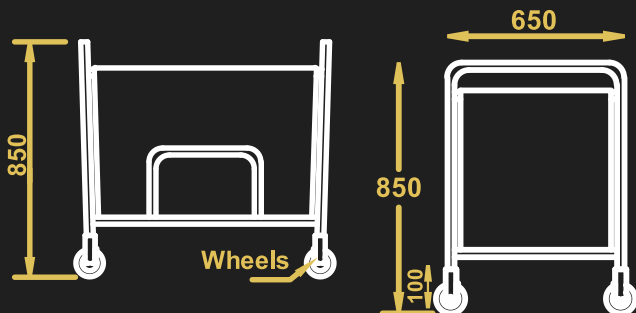

**PMT HOSPITAL LINEN TROLLEY**

**MEDICAL HAMPER CART**

**COMPACT LINEN HAMPER**

- Model No- CLH
- Material – Stainless Steel
- 4 caster 2 with brakes
- Size – 900x650x850 mm

**STEEL CAGED HAMPER**

- Model No- SCH
- Material – Stainless Steel
- 4 caster 2 with brakes
- Size – 900x600x900 mm

**COMPACT LINEN HAMPER**

TOP VIEW

FRONT VIEW

SIDE VIEW

**STEEL CAGED HAMPER**

TOP VIEW

FRONT VIEW

SIDE VIEW