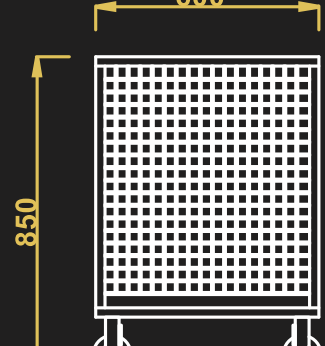

**MASALA TROLLEY SQUARE**

- Model Name - MTS12
- Material – Stainless Steel
- 4 casters with 2 brakes
- Size – 750X530X900

**ONION BIN CART**

- Model Name - OBC
- Material – Stainless Steel
- 4 casters with 2 brakes
- Size – 600X600X850

**MASALA TROLLEY SQUARE**

**ONION BIN CART**

TOP VIEW

TOP VIEW

FRONT VIEW

SIDE VIEW

FRONT VIEW

SIDE VIEW

**POTATO & ONION BIN CART-1**

- Model Name - POBC-1
- Material – Stainless Steel
- 4 casters with 2 brakes
- Size – 1200X600X850

**POTATO & ONION BIN CART-2**

- Model Name - POBC-2
- Material – Stainless Steel
- 4 casters with 2 brakes
- Size – 1200X600X850