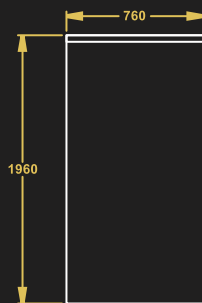

BANQUET SQUARE TABLE TROLLEY

TOP VIEW