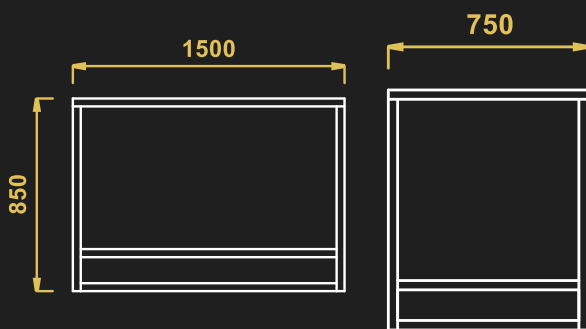

FRONT VIEW

SIDE VIEW