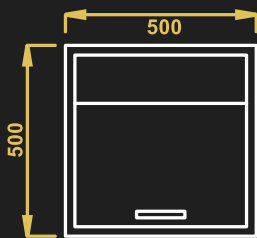

INGREDIENT BIN

TOP VIEW