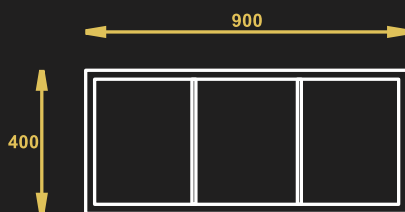

PLATE CARRYING TROLLEY

TOP VIEW