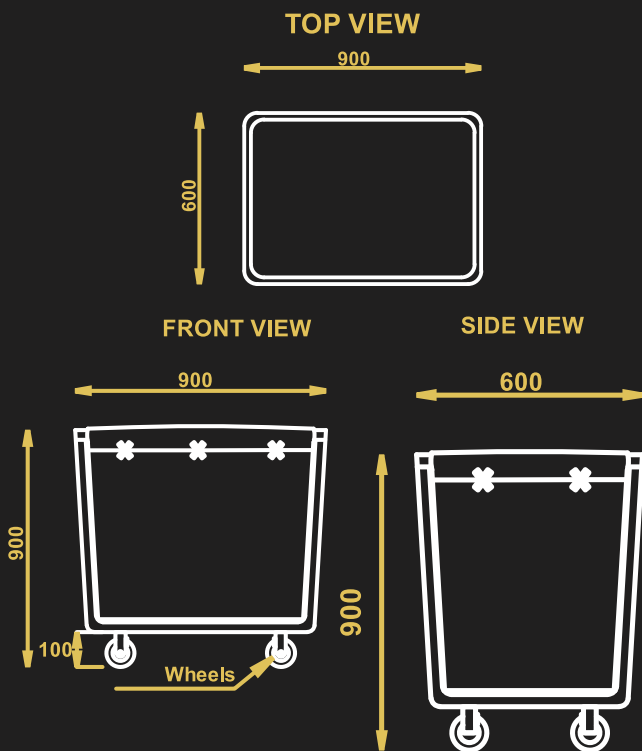

TRENDY LINEN HAMPER