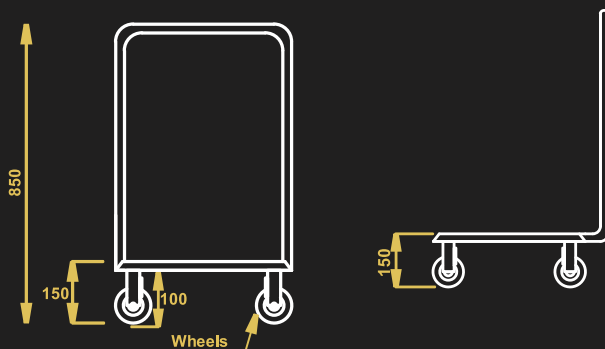

FRONT VIEW

SIDE VIEW