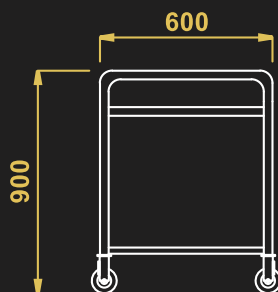

- Model Name - TCT-2
- Material – Stainless Steel
- 4 casters with 2 brakes
- Size – 900X600X850

**TEA AND COFFEE TROLLEY**

TOP VIEW

FRONT VIEW

SIDE VIEW

**TEA AND COFFEE TROLLEY**

TOP VIEW

FRONT VIEW

SIDE VIEW

**FRYER BASKET TROLLEY**

- Model Name - FBT
- Material – Stainless Steel
- 4 casters with 2 brakes
- Size – 450X650X1300

**DOUBLE FRYER BASKET TROLLEY**

- Model Name - DFBT
- Material – Stainless Steel
- 4 casters with 2 brakes
- Size – 600X650X1300