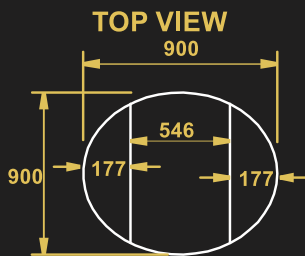

ROOM SERVICE TROLLEY