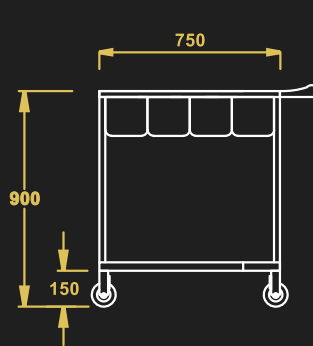

**MASALA TROLLEY SQUARE**

- Model Name - MTS12
- Material – Stainless Steel
- 4 casters with 2 brakes
- Size – 750X530X900

**ONION BIN CART**

- Model Name - OBC
- Material – Stainless Steel
- 4 casters with 2 brakes
- Size – 600X600X850

**MASALA TROLLEY SQUARE**

**ONION BIN CART**

TOP VIEW

TOP VIEW

FRONT VIEW

SIDE VIEW

FRONT VIEW

SIDE VIEW

**POTATO & ONION BIN CART-1**

- Model Name - POBC-1
- Material – Stainless Steel
- 4 casters with 2 brakes
- Size – 1200X600X850

**POTATO & ONION BIN CART-2**

- Model Name - POBC-2
- Material – Stainless Steel
- 4 casters with 2 brakes
- Size – 1200X600X850