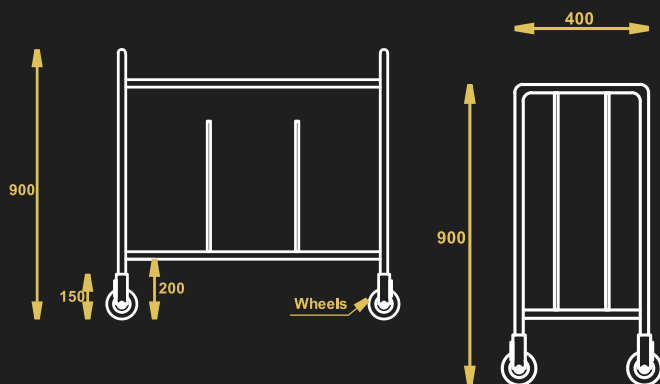

- Model Name - TST
- Material – Stainless Steel
- 4 casters 2 with brakes
- Size – 700X450X900 mm

**PLATE CARRYING TROLLEY**

TOP VIEW

FRONT VIEW

SIDE VIEW

**TRAY STACKING TROLLEY**

TOP VIEW

FRONT VIEW