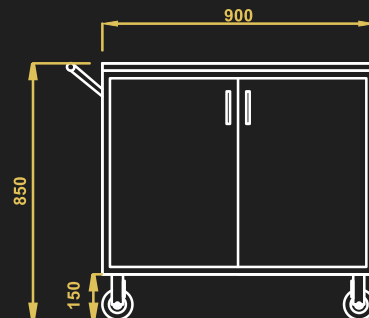

TEA AND COFFEE TROLLEY

- Model Name - TCT-1
- Material – Stainless Steel
- 4 casters with 2 brakes
- Size – 1000X600X900

TEA AND COFFEE TROLLEY

- Model Name - TCT-2
- Material – Stainless Steel
- 4 casters with 2 brakes
- Size – 900X600X850

TEA AND COFFEE TROLLEY

TEA AND COFFEE TROLLEY

FRONT VIEW