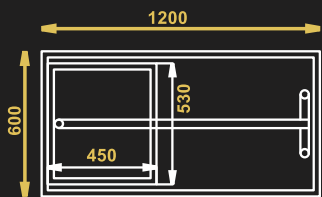

SPECIAL UNIFORM TROLLEY

TOP VIEW