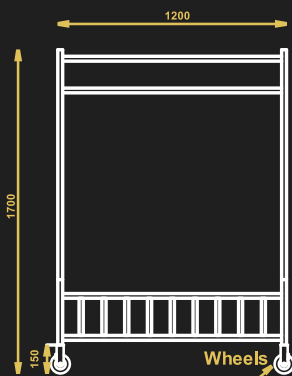

HANGING UNIFORM TROLLEY

- Model No- HUT
- Material – Stainless Steel
- 4 caster 2 with brakes
- Size – 1200x450x1700 mm

ROLL CAGED HAMPER

- Model No- RCH
- Material – Stainless Steel
- 4 caster 2 with brakes
- Size – 750x750x1500 mm

HANGING UNIFORM TROLLEY

FRONT VIEW

ROLL CAGED HAMPER