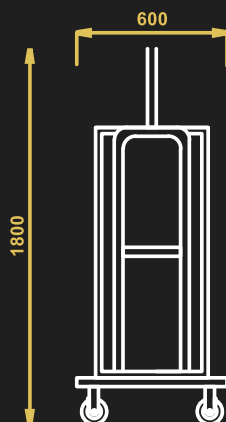

**HOSPITAL LAUNDRY TROLLEY**

- Model Name - HLT
- Material – Stainless Steel
- 4 casters 2 with brakes
- Size - 700X500X1000 mm

**SPECIAL UNIFORM TROLLEY**

**TOP VIEW**

**FRONT VIEW**

**SIDE VIEW**

**HOSPITAL LAUNDRY TROLLEY**

**TOP VIEW**

**FRONT VIEW**

**SIDE VIEW**