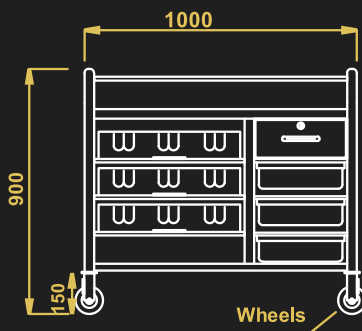

- Model Name - TCT-2
- Material – Stainless Steel
- 4 casters with 2 brakes
- Size – 900X600X850

**TEA AND COFFEE TROLLEY**

TOP VIEW

FRONT VIEW

SIDE VIEW

**TEA AND COFFEE TROLLEY**

TOP VIEW

FRONT VIEW