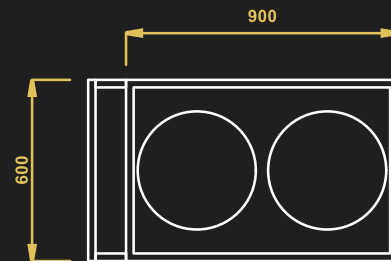

- Model Name - TCT-2
- Material – Stainless Steel
- 4 casters with 2 brakes
- Size – 900X600X850

**TEA AND COFFEE TROLLEY**

TOP VIEW

FRONT VIEW

SIDE VIEW

**TEA AND COFFEE TROLLEY**

TOP VIEW

FRONT VIEW