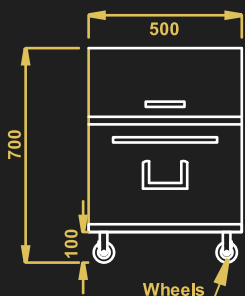

FRONT VIEW

SIDE VIEW