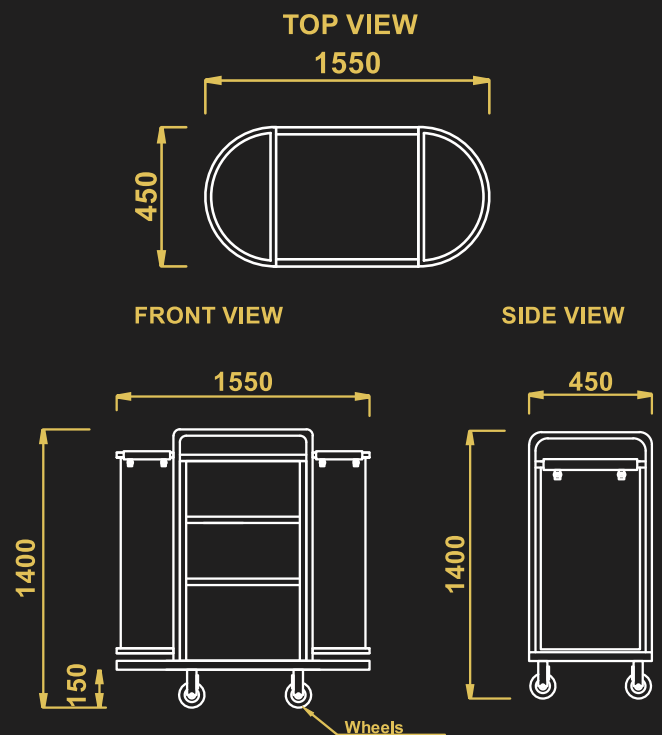

2 LINEN HOUSEKEEPING CART