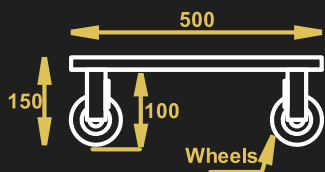

RECTANGLE DOLLY

- Model Name - RT
- Material – Stainless Steel
- 4 casters 2 with brakes
- Size – 500X500X150 mm

DRUM DOLLY

- Model Name - DD
- Material – Stainless Steel
- 4 casters 2 with brakes
- Size – 500X500X150 mm

RECTANGLE DOLLY

FRONT VIEW

DRUM DOLLY