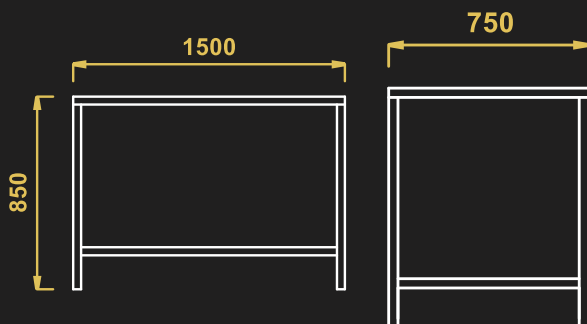

FRONT VIEW

SIDE VIEW