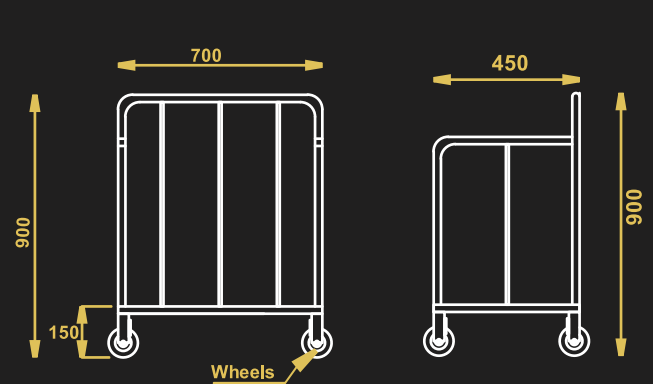

FRONT VIEW

SIDE VIEW