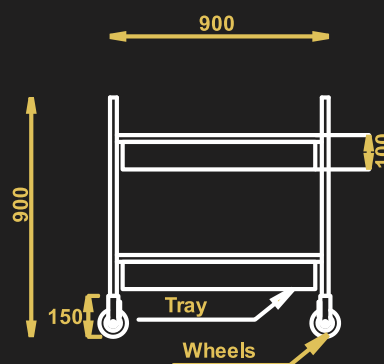

**2 TIER SERVICE TROLLEY**

**3 TIER SERVICE TROLLEY**

**SOAKING SINK TROLLEY**

- Model Name - SST
- Material – Stainless Steel
- 4 casters 2 with brakes
- Size – 600X600X600 mm

**BUSSING CART**

- Model Name - BCT
- Material – Stainless Steel
- 4 casters 2 with brakes
- Size – 900X600X900

**SOAKING SINK TROLLEY**

TOP VIEW

FRONT VIEW

SIDE VIEW

**BUSSING CART**

TOP VIEW

FRONT VIEW

SIDE VIEW