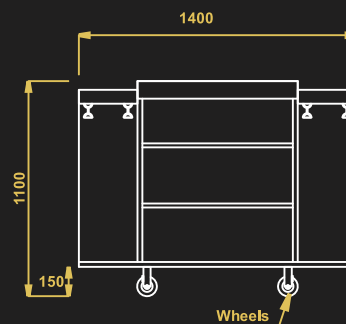

- Model No- HKW-DB
- Material – Wooden Construction
- 4 caster 2 with brakes
- Size - 1400x450x1100 mm

**HOUSEKEEPING WOODEN-SB**

TOP VIEW

FRONT VIEW

SIDE VIEW

**HOUSEKEEPING WOODEN-DB**

TOP VIEW

FRONT VIEW