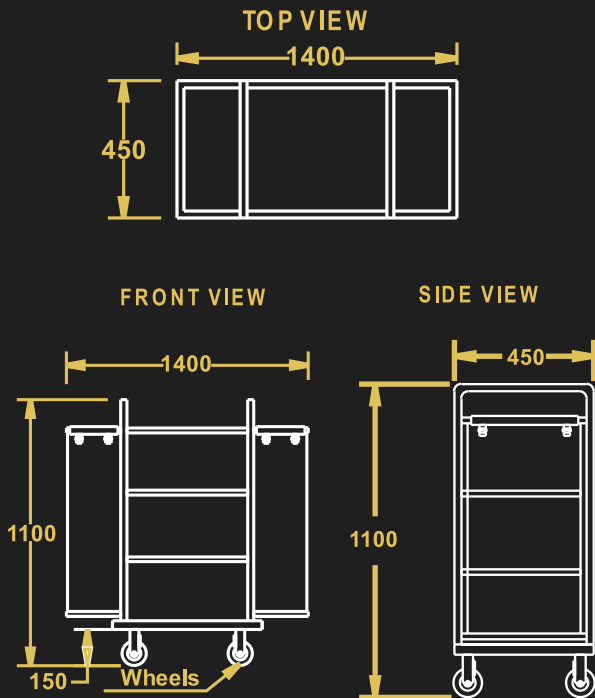

**HOUSEKEEPING DOUBLE
LINEN CART**