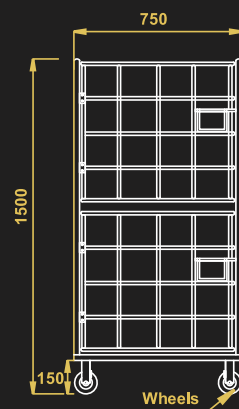

### ROLL CAGED HAMPER

- Model No- RCH
- Material – Stainless Steel
- 4 caster 2 with brakes
- Size – 750x750x1500 mm

### HANGING UNIFORM TROLLEY

TOP VIEW

FRONT VIEW

SIDE VIEW

### ROLL CAGED HAMPER

TOP VIEW

FRONT VIEW

SIDE VIEW

**OPEN UNIFORM TROLLEY**

- Model No- OUT
- Material – Stainless Steel
- 4 caster 2 with brakes
- Size – 1200x450x1700 mm

**HOOKED UNIFORM TROLLEY**

- Model No- HKUT
- Material – Stainless Steel
- 4 caster 2 with brakes
- Size – 1200x450x1700 mm