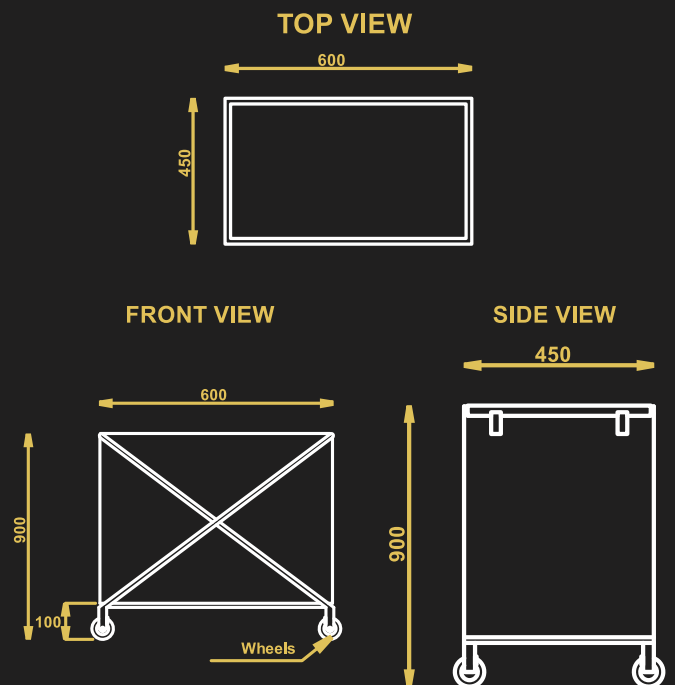

DIRTY LINEN HAMPER