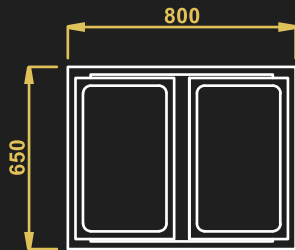

DOUBLEGN PAN TROLLEY- 1/1 8

TOP VIEW