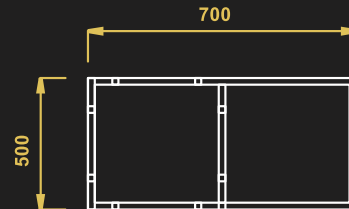

HOSPITAL LAUNDRY TROLLEY

TOP VIEW