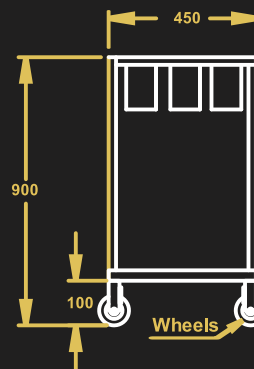

**MASALA TROLLEY-12**

TOP VIEW

FRONT VIEW

SIDE VIEW

**MASALA TROLLEY-9**

TOP VIEW

FRONT VIEW

SIDE VIEW

**MASALA TROLLEY SQUARE**

- Model Name - MTS12
- Material – Stainless Steel
- 4 casters with 2 brakes
- Size – 750X530X900

**ONION BIN CART**

- Model Name - OBC
- Material – Stainless Steel
- 4 casters with 2 brakes
- Size – 600X600X850