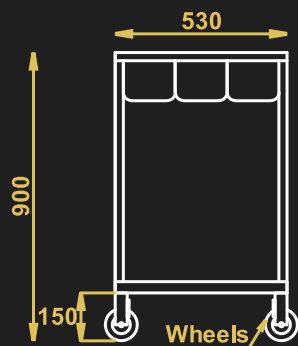

**MASALA TROLLEY SQUARE**

- Model Name - MTS12
- Material – Stainless Steel
- 4 casters with 2 brakes
- Size – 750X530X900

**ONION BIN CART**

- Model Name - OBC
- Material – Stainless Steel
- 4 casters with 2 brakes
- Size – 600X600X850

**MASALA TROLLEY SQUARE**

**ONION BIN CART**

TOP VIEW

TOP VIEW

FRONT VIEW

SIDE VIEW

FRONT VIEW

SIDE VIEW

**POTATO & ONION BIN CART-1**

- Model Name - POBC-1
- Material – Stainless Steel
- 4 casters with 2 brakes
- Size – 1200X600X850

**POTATO & ONION BIN CART-2**

- Model Name - POBC-2
- Material – Stainless Steel
- 4 casters with 2 brakes
- Size – 1200X600X850