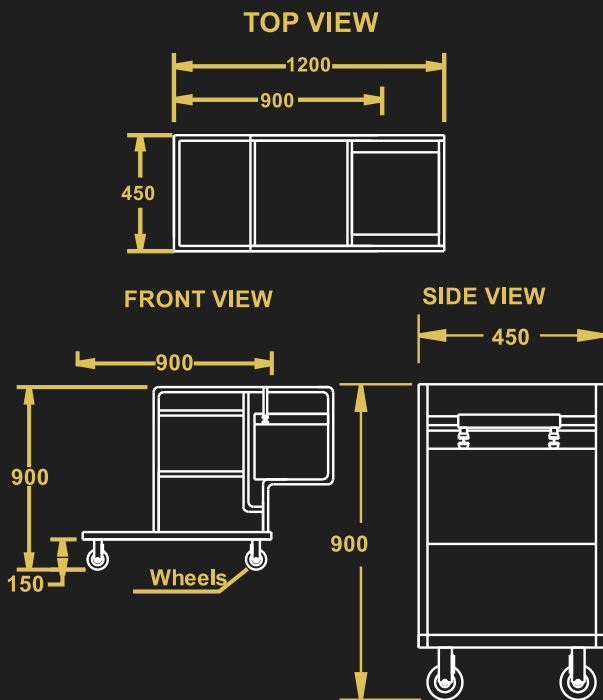

HALF BAG CLEANING TROLLEY