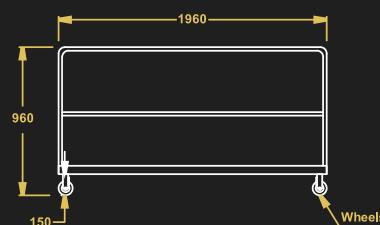

BANQUET SQUARE TABLE TROLLEY

- Model Name - BRTT
- Material – Stainless Steel
- 4 casters with 2 brakes
- Size – 760X1960X960

BANQUET ROUND TABLE TROLLEY

- Model Name - BSTT
- Material – Stainless Steel
- 4 casters with 2 brakes
- Size – 760X1960X960

BANQUET SQUARE TABLE TROLLEY

BANQUET ROUND TABLE TROLLEY

FRONT VIEW

SIDE VIEW