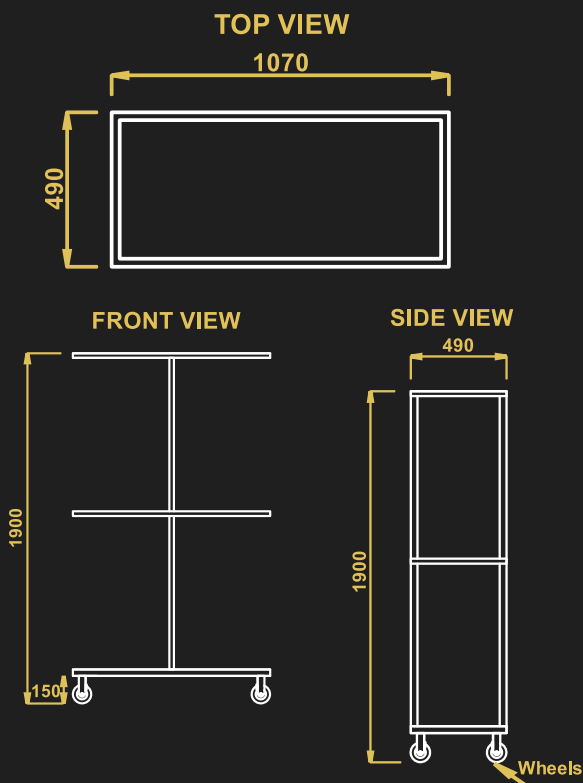

HOT BOX CARRYING TROLLEY