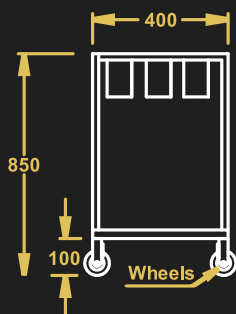

MASALA TROLLEY-12

- Model Name - MT12
- Material – Stainless Steel
- 4 casters with 2 brakes
- Size – 600X400X850

MASALA TROLLEY-9

- Model Name - MT9
- Material – Stainless Steel
- 4 casters with 2 brakes
- Size – 450X450X900

MASALA TROLLEY-12

FRONT VIEW

MASALA TROLLEY-9