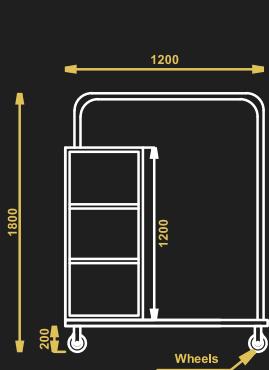

**HOSPITAL LAUNDRY TROLLEY**

- Model Name - HLT
- Material – Stainless Steel
- 4 casters 2 with brakes
- Size - 700X500X1000 mm

**SPECIAL UNIFORM TROLLEY**

**TOP VIEW**

**FRONT VIEW**

**SIDE VIEW**

**HOSPITAL LAUNDRY TROLLEY**