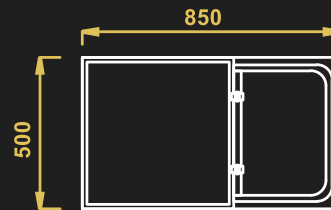

WOODEN LINEN HOUSEKEEPING CART

TOP VIEW