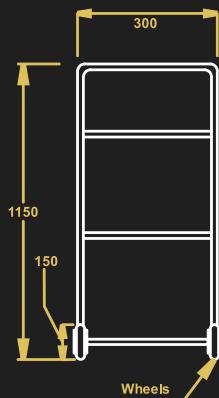

BANQUET CHAIR TROLLEY

- Model Name - BCT
- Material – Stainless Steel
- Mounted on 2 heavy duty casters
- Size – 300X600X1150

BANQUET FACILITY CHAIR TROLLEY

- Model Name - BFCT
- Material – Stainless Steel
- Mounted on 2 heavy duty casters
- Size – 350X600X1050

BANQUET CHAIR TROLLEY

FRONT VIEW

BANQUET FACILITY CHAIR TROLLEY