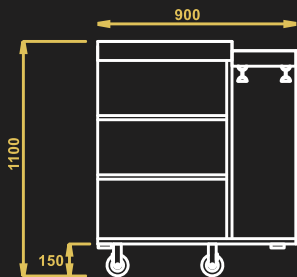

- Model No- HKW-DB
- Material – Wooden Construction
- 4 caster 2 with brakes
- Size - 1400x450x1100 mm

**HOUSEKEEPING WOODEN-SB**

TOP VIEW

FRONT VIEW

SIDE VIEW

**HOUSEKEEPING WOODEN-DB**

TOP VIEW

FRONT VIEW