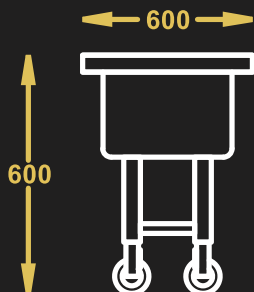

SOAKING SINK TROLLEY

- Model Name - SST
- Material – Stainless Steel
- 4 casters 2 with brakes
- Size – 600X600X600 mm

BUSSING CART

- Model Name - BCT
- Material – Stainless Steel
- 4 casters 2 with brakes
- Size – 900X600X900

SOAKING SINK TROLLEY

FRONT VIEW

BUSSING CART