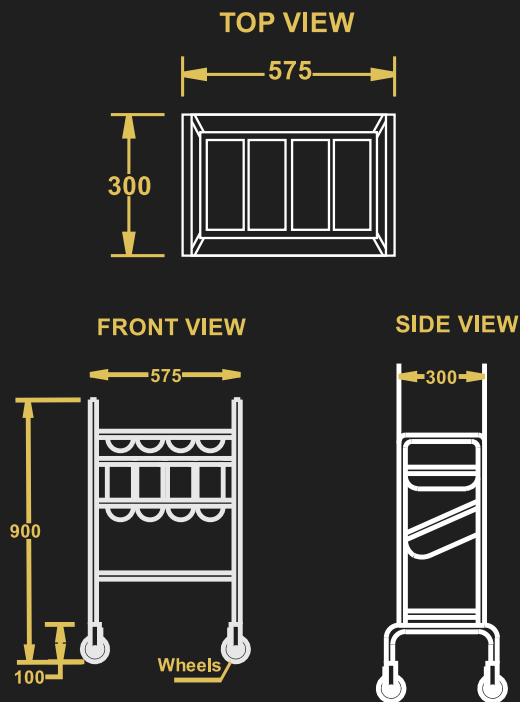

CUTLERY TROLLEY - 2TRAY