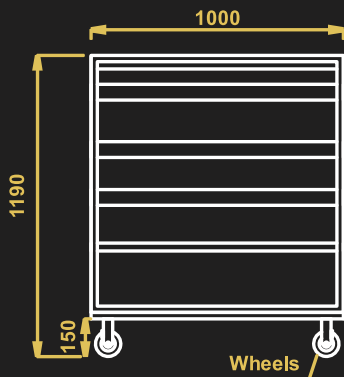

**MINI BAR TROLLEY-F**

- Model Name - MBT-F
- Material – Stainless Steel
- 4 casters 2 with brakes
- Size – 1000X600X1190

**MINI BAR TROLLEY-S**

- Model No - MBT-S
- Material – Stainless Steel
- 4 casters 2 with brakes
- Size – 600X600X1190

**MINI BAR TROLLEY-F**

TOP VIEW

FRONT VIEW

SIDE VIEW

**MINI BAR TROLLEY-S**

TOP VIEW

FRONT VIEW

SIDE VIEW