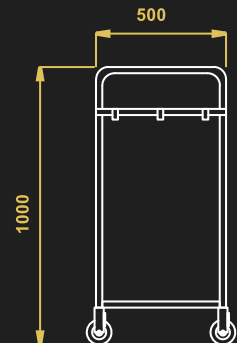

**HOSPITAL LAUNDRY TROLLEY**

- Model Name - HLT
- Material – Stainless Steel
- 4 casters 2 with brakes
- Size - 700X500X1000 mm

**SPECIAL UNIFORM TROLLEY**

**TOP VIEW**

**FRONT VIEW**

**SIDE VIEW**

**HOSPITAL LAUNDRY TROLLEY**

**TOP VIEW**

**FRONT VIEW**

**SIDE VIEW**