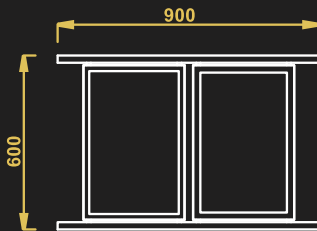

LAUNDRY LINEN TROLLEY 2 BAG

TOP VIEW