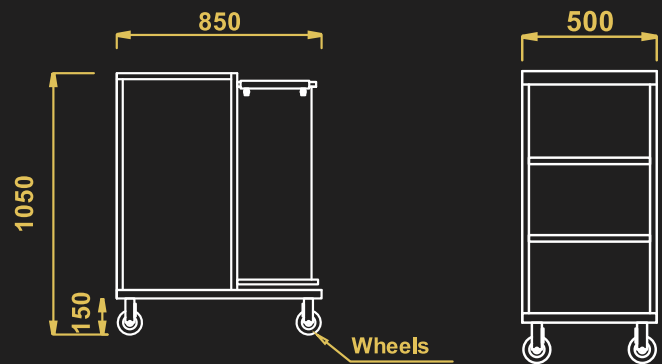

FRONT VIEW

SIDE VIEW