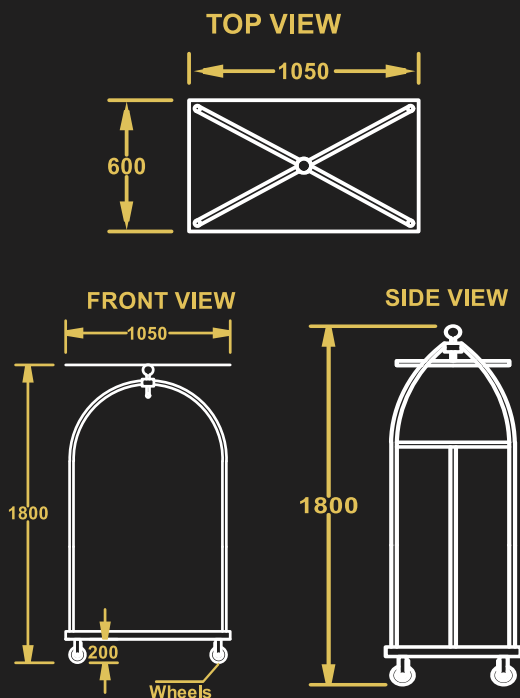

**TRENDY BIRDCAGE**  
**CART**

**CLASSIC BIRDCAGE**

**CART**

- Model No- CBC
- Material - Stainless Steel
- Load Capacity- 150-200 kg
- 4 caster 2 with brakes
- Size - 1050x600x1800 mm
- Carpet Color Optional

**FRAMED BIRDCAGE**

**CART**

- Model No - FBC
- Material – Stainless Steel
- Load Capacity- 150-200 kg
- 4 caster 2 with brakes
- Size - 1050x600x1800 mm
- Carpet Color Optional

**CLASSIC BIRDCAGE**  
**CART**