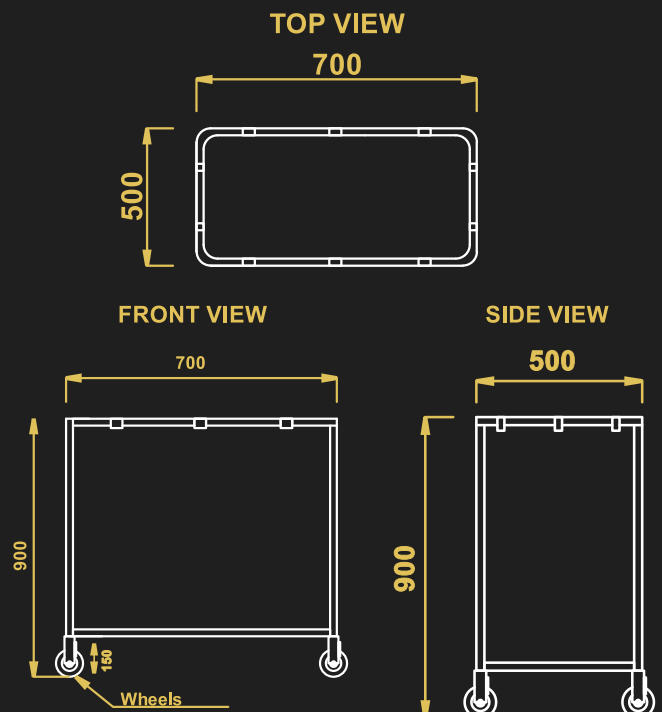

MEDICAL HAMPER CART