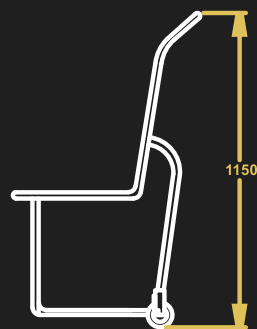

SIDE VIEW

**BANQUET CHAIR TROLLEY**

- Model Name - BCT
- Material – Stainless Steel
- Mounted on 2 heavy duty casters
- Size – 300X600X1150

**BANQUET FACILITY CHAIR TROLLEY**

- Model Name - BFCT
- Material – Stainless Steel
- Mounted on 2 heavy duty casters
- Size – 350X600X1050

**BANQUET CHAIR TROLLEY**

TOP VIEW

FRONT VIEW

SIDE VIEW

**BANQUET FACILITY CHAIR TROLLEY**

TOP VIEW

FRONT VIEW

SIDE VIEW