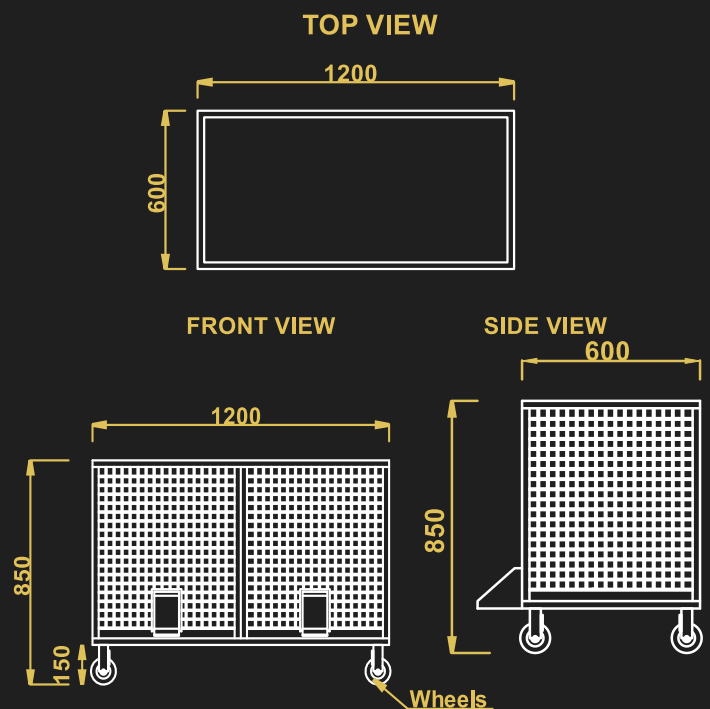

POTATO & ONION BIN CART-2