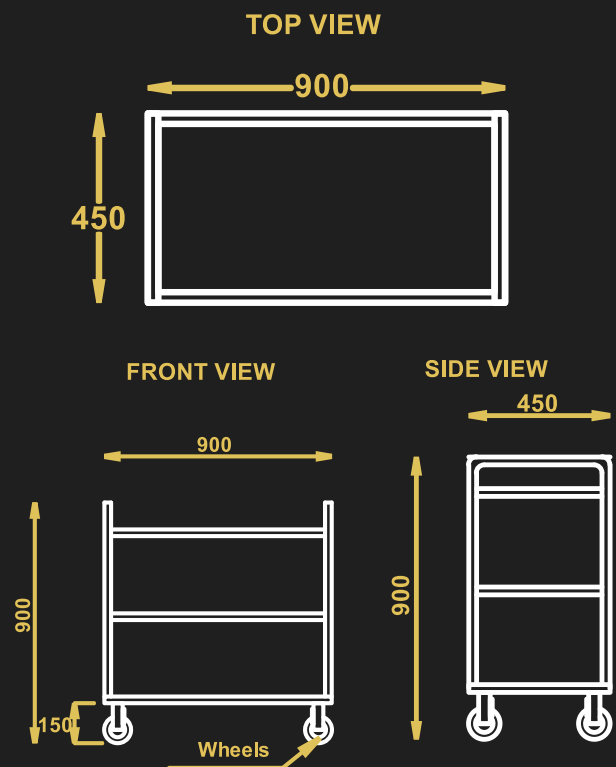

3 TIER SERVICE TROLLEY