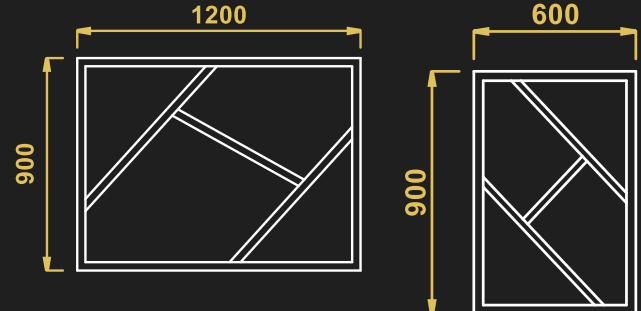

FRONT VIEW

SIDE VIEW