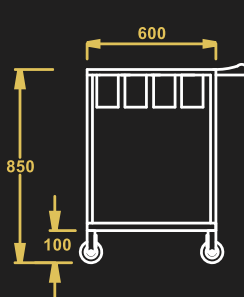

MASALA TROLLEY-12

- Model Name - MT12
- Material – Stainless Steel
- 4 casters with 2 brakes
- Size – 600X400X850

MASALA TROLLEY-9

- Model Name - MT9
- Material – Stainless Steel
- 4 casters with 2 brakes
- Size – 450X450X900

MASALA TROLLEY-12

SIDE VIEW

MASALA TROLLEY-9