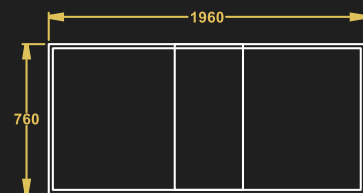

- Model Name - BSTT
- Material – Stainless Steel
- 4 casters with 2 brakes
- Size – 760X1960X960

**BANQUET SQUARE TABLE TROLLEY**

TOP VIEW

FRONT VIEW

SIDE VIEW

**BANQUET ROUND TABLE TROLLEY**

TOP VIEW

FRONT VIEW