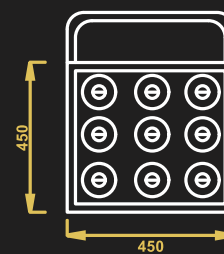

**MASALA TROLLEY-12**

TOP VIEW

FRONT VIEW

SIDE VIEW

**MASALA TROLLEY-9**

TOP VIEW

FRONT VIEW

SIDE VIEW

**MASALA TROLLEY SQUARE**

- Model Name - MTS12
- Material – Stainless Steel
- 4 casters with 2 brakes
- Size – 750X530X900

**ONION BIN CART**

- Model Name - OBC
- Material – Stainless Steel
- 4 casters with 2 brakes
- Size – 600X600X850