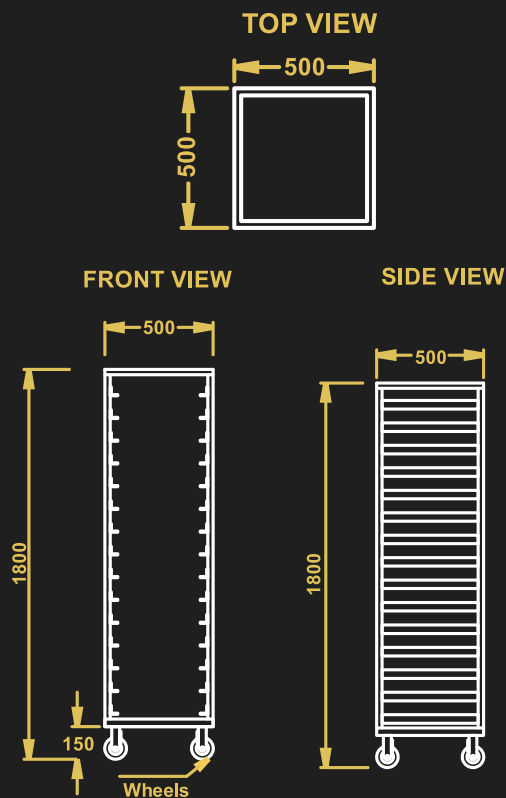

SINGLE TRAY TROLLEY