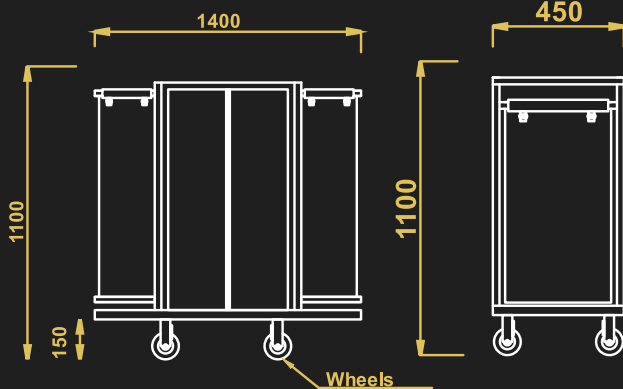

**WOODEN LINEN HOUSEKEEPING CART**

- Model No- WLHC
- Material – Wooden Construction
- 4 caster 2 with brakes
- Size - 850x500x1050 mm

**DOOR HOUSEKEEPING CART**

TOP VIEW

FRONT VIEW

SIDE VIEW

**WOODEN LINEN HOUSEKEEPING CART**