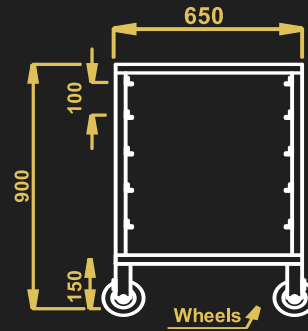

**GN PAN TROLLEY- 1/1 8**

TOP VIEW

FRONT VIEW

SIDE VIEW

**GN PAN TROLLEY- 2/1 8**

TOP VIEW

FRONT VIEW

SIDE VIEW