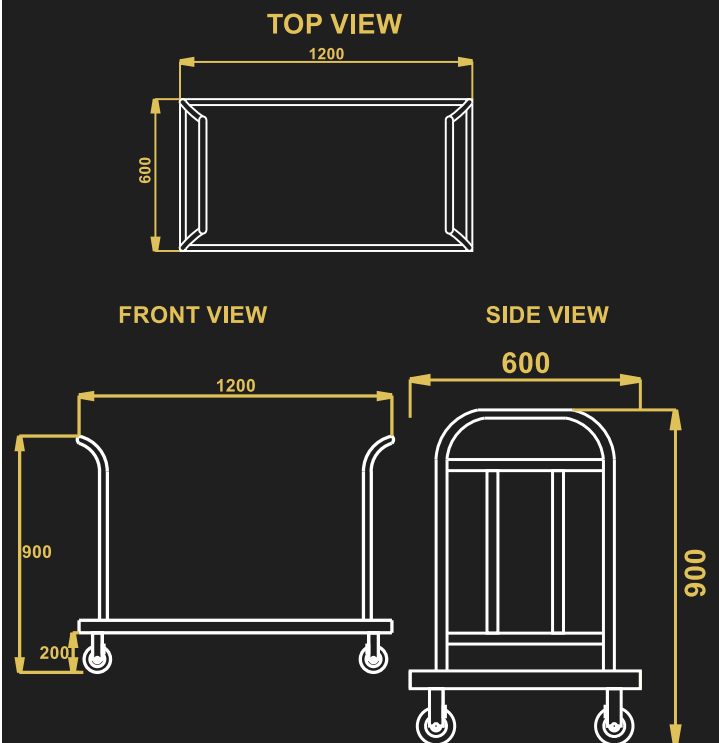

**STURDY PLATFORM  
CART**

- Model No - SPC
- Material – Stainless Steel
- Load Capacity- 150-200 kg
- 4 caster 2 with brakes
- Size - 1200x600x900 mm
- Carpet Color Optional

**MODERN BELLHOP  
CART**

**STURDY PLATFORM  
CART**

**SOILD LUGGAGE CART**

- Model No- SLC
- Material - Stainless Steel
- Load Capacity- 150-200 kg
- 4 caster 2 with brakes
- Size - 1100x600x1900 mm
- Carpet Color Optional

**DELUXE LUGGAGE CART**

- Model No - DLC
- Material – Stainless Steel
- Load Capacity- 150-200 kg
- 4 caster 2 with brakes
- Size - 1080x600x1800 mm
- Carpet Color Optional