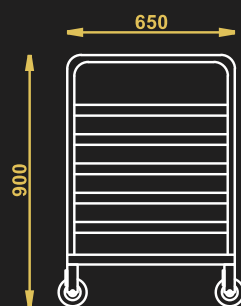

**DOUBLEGN PAN TROLLEY- 1/1 8**

TOP VIEW

FRONT VIEW

SIDE VIEW

**LOW HEIGH DOUBLE TRAY TROLLEY**

TOP VIEW

FRONT VIEW

SIDE VIEW

**SINGLE TRAY TROLLEY**

- Model Name - STT
- Material – Stainless Steel
- 4 casters with 2 brakes
- Size – 500X500X1800

**DUOBLE TRAY TROLLEY**

- Model Name - DTT
- Material – Stainless Steel
- 4 casters with 2 brakes
- Size – 1000X500X1800