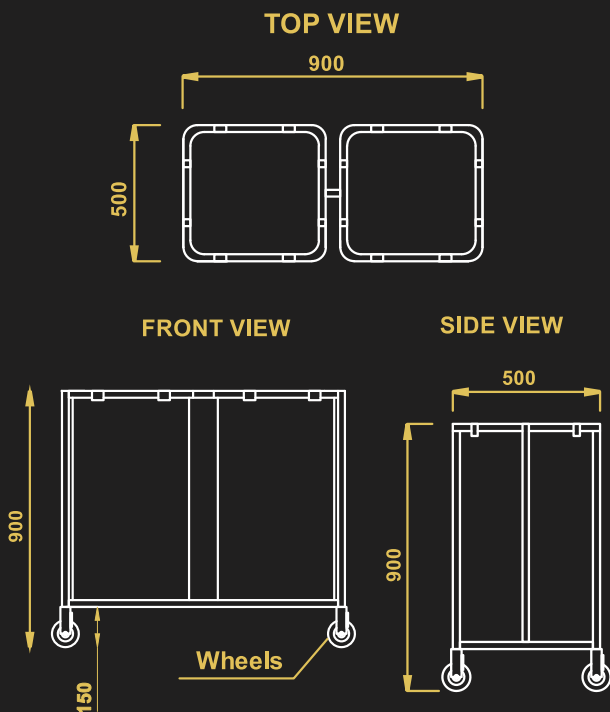

PMT HOSPITAL LINEN TROLLEY