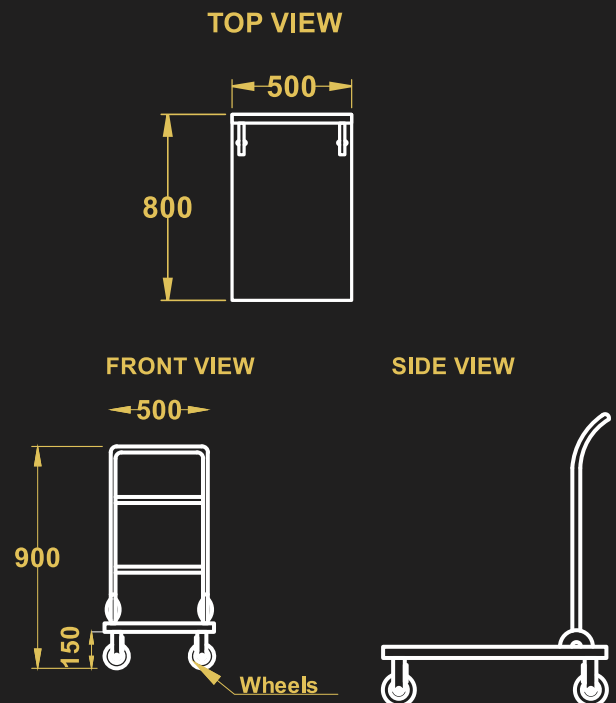

**SQUARE DOLLY**

TOP VIEW

FRONT VIEW

SIDE VIEW

**ROUND BIN TROLLEY**

TOP VIEW

FRONT VIEW

SIDE VIEW

**PLATFORM TROLLEY**

- Model Name - PFT
- Material – Stainless Steel
- 4 casters 2 with brakes
- Size – 900X600X900

**FOLDABLE PLATFORM TROLLEY**

- Model Name - FPFT
- Material – Stainless Steel
- 4 casters 2 with brakes
- Size – 500X800X900

**PLATFORM TROLLEY**

**FOLDABLE PLATFORM TROLLEY**

**INGREDIENT BIN**

- Model Name- IBT
- Material – Stainless Steel
- 4 casters 2 with brakes
- Size - 500X500X700 mm

**SLIDING LEAD INGREDIENT BIN**

- Model Name- SLIB
- Material – Stainless Steel
- 4 casters 2 with brakes
- Size - 750X450X700 mm