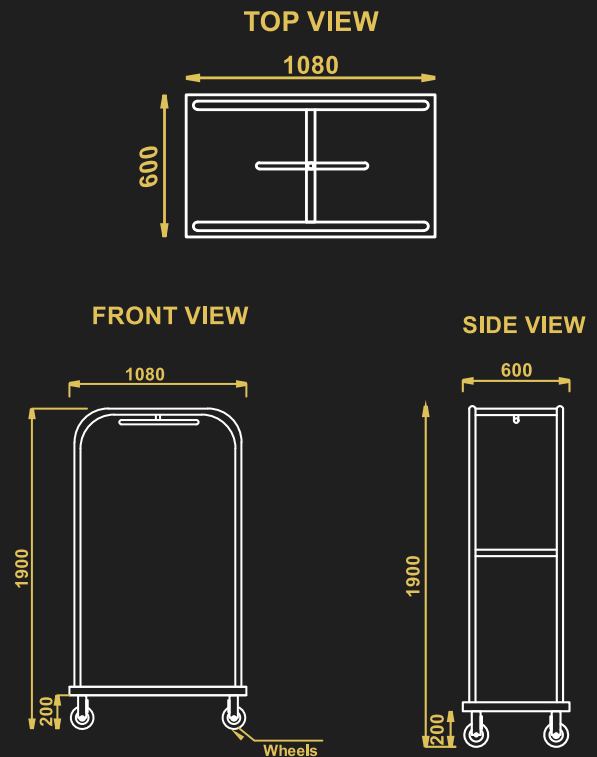

DELUXE LUGGAGE CART