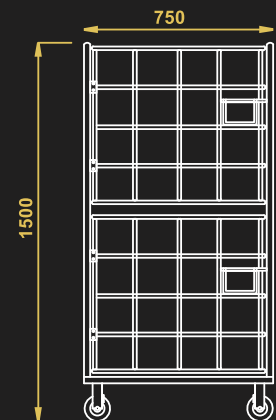

### HANGING UNIFORM TROLLEY

TOP VIEW

FRONT VIEW

SIDE VIEW

### ROLL CAGED HAMPER

TOP VIEW

FRONT VIEW

SIDE VIEW

**OPEN UNIFORM TROLLEY**

- Model No- OUT
- Material – Stainless Steel
- 4 caster 2 with brakes
- Size – 1200x450x1700 mm

**HOOKED UNIFORM TROLLEY**

- Model No- HKUT
- Material – Stainless Steel
- 4 caster 2 with brakes
- Size – 1200x450x1700 mm