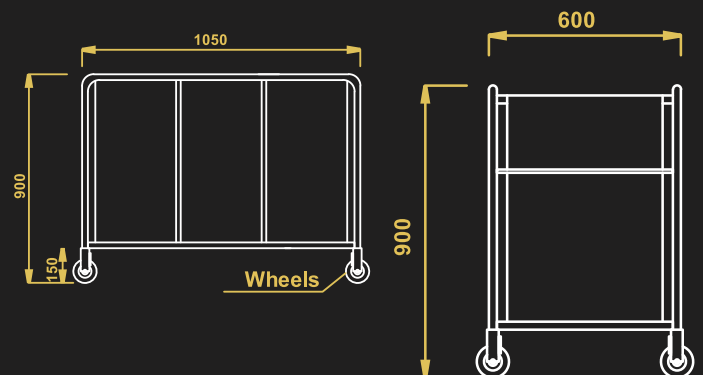

**STURDY PLATFORM  
CART**

- Model No - SPC
- Material – Stainless Steel
- Load Capacity- 150-200 kg
- 4 caster 2 with brakes
- Size - 1200x600x900 mm
- Carpet Color Optional

**MODERN BELLHOP  
CART**

**STURDY PLATFORM  
CART**

**SOILD LUGGAGE CART**

- Model No- SLC
- Material - Stainless Steel
- Load Capacity- 150-200 kg
- 4 caster 2 with brakes
- Size - 1100x600x1900 mm
- Carpet Color Optional

**DELUXE LUGGAGE CART**

- Model No - DLC
- Material – Stainless Steel
- Load Capacity- 150-200 kg
- 4 caster 2 with brakes
- Size - 1080x600x1800 mm
- Carpet Color Optional

**LAUNDRY LINEN TROLLEY 2 BAG**

**TOP VIEW**

**FRONT VIEW**

**SIDE VIEW**

**TRIPLE LAUNDRY TROLLEY**

**TOP VIEW**

**FRONT VIEW**

**SIDE VIEW**