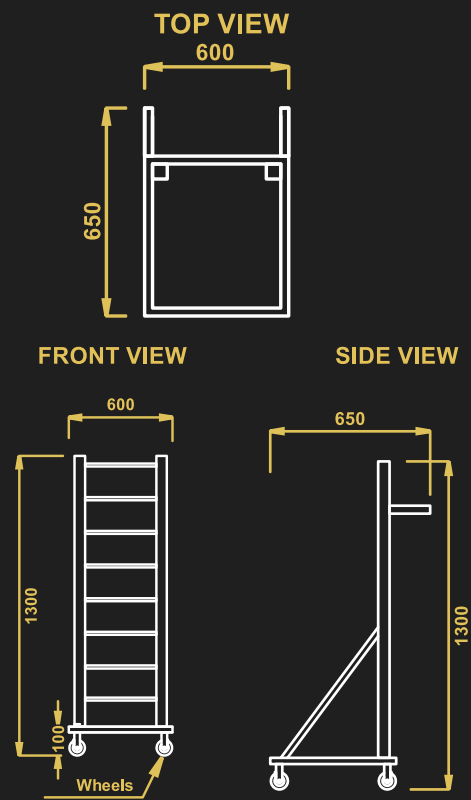

DOUBLE FRYER BASKET TROLLEY