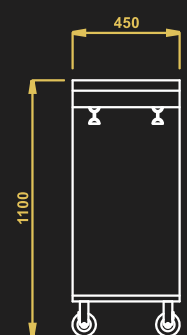

- Model No- HKW-DB
- Material – Wooden Construction
- 4 caster 2 with brakes
- Size - 1400x450x1100 mm

**HOUSEKEEPING WOODEN-SB**

TOP VIEW

FRONT VIEW

SIDE VIEW

**HOUSEKEEPING WOODEN-DB**

TOP VIEW

FRONT VIEW

SIDE VIEW

**HOUSEKEEPING TRENDY**

- Model No- HKTC
- Material – Stainless Steel
- 4 caster 2 with brakes
- Size - 1400x450x1100 mm

**BLUE LINEN OPEN TROLLEY**

- Model No- DLT
- Material – Stainless Steel
- 4 caster 2 with brakes
- Size - 1400x450x1100 mm