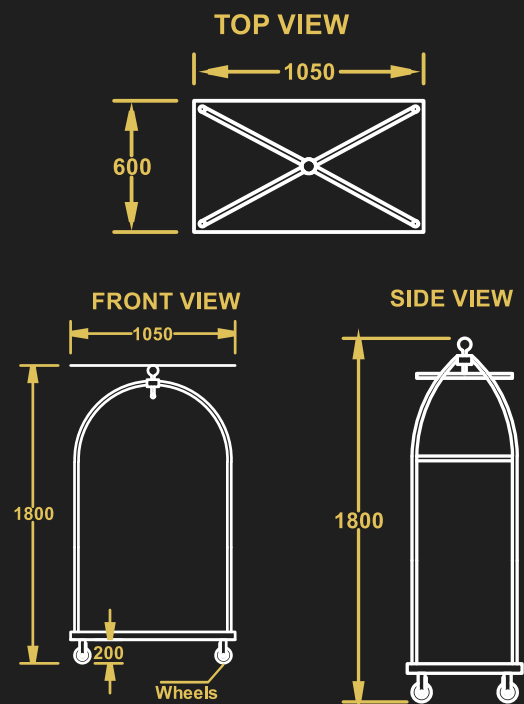

TRENDY BIRDCAGE
CART